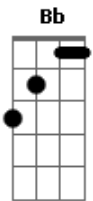

© ukulele-chords.com