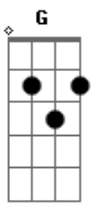

Michael Kiske - The King Of It All

tom:

Intro: G
C I've been had once again
C G The old betrayer did win
D F Felt small I thought to give in
D Em And now I sleep with my sin

You say I just fly
D On wings I have borrowed
F I'm loaded to try
D To shoot you with my sorrow

G C I'm alone tonight
G C No one there in sight
Am D And I die to be the king of it all
Am F To become the laugh of all rise and fall
D Yes so tall
C G You'll be the one that will bleed
C G If I fall over my feet
D F The love you need you must breed
D Em The hate we build cuts so deep

F If I could I sure would
D Be all that you needed
F

It would all feel so good
D But it doesn't come easy

G C I'm alone tonight
G C No one there in sight
Am D And I die to be the king of it all
Am F To become the laugh of all rise and fall
D Yes so tall
C G D Your common sense is no defense sometimes
C G D And if it ends all what it meant stays mine!

(C G C G)
(D F D Em)

E You say I just fly
D On wings I have borrowed
F I'm loaded to try
D To shoot you with my sorrow

G C I'm alone tonight
G C No one there in sight
Am D And I die to be the king of it all
Am F To become the laugh of all rise and fall
D Yes so tall

[Final] C G C
G C G

Acordes

© ukulele-chords.com