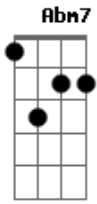

© ukulele-chords.com