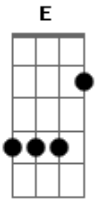

© ukulele-chords.com