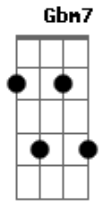

© ukulele-chords.com