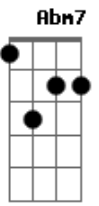

© ukulele-chords.com