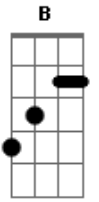

Abm7
That twinkle at night

B Gb
You are the moon

Abm7
That glows in my heart

A7M
You're my daytime my night time

Abm7
My world

B Gb B Gb
You're my life ...

Acordes

© ukulele-chords.com