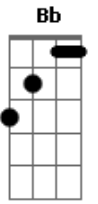

© ukulele-chords.com