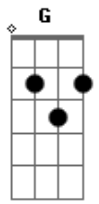

© ukulele-chords.com