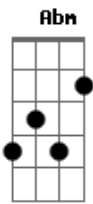

© ukulele-chords.com