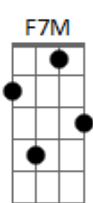

© ukulele-chords.com