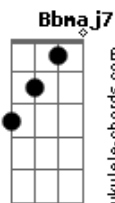

© ukulele-chords.com