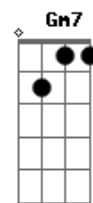

© ukulele-chords.com