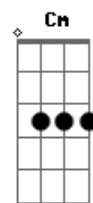

© ukulele-chords.com