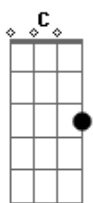

Michael Jackson - Love Never Felt So Good

tom:
A
Bb7M C F7M
Baby, love never felt so good
Cm A
And I doubt if it ever could
Gm7 C
Not like you hold me, hold me

B7M C F7M
Oh baby, love never felt so fine
Cm A
And I doubt if it's ever mine
Gm7 C
Not like you hold me, hold me

A Gb
And the night's gonna be just fine
Gm7 F
Gotta fly, gotta see, I can't wait
C
I can't take it cause

(Chorus)

Bb7M C
Baby, every time I love you
F7M
In and out my life
Gb
In and out baby
Bb7M C
Tell me, if you really love me
F7M
It's in and out my life
Gb
In and out baby
Gm7 C F7M C
So baby, love never felt so good

(C/7)

B7M C F7M
Ooh, baby, love never felt so fine
Cm A
And I doubt if it was ever mine
Gm7 C
Not like you hold me, hold me

Bb7M C F7M
Ooh, baby, love never felt so good

Acordes

© ukulele-chords.com