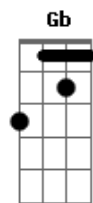

A Gb
 And the night's gonna be just fine
 Gm7 F
 Gotta fly, gotta see, I can't wait
 C
 I can't take it cause

(Chorus)

Bb7M C
 Baby, every time I love you
 F7M
 In and out my life
 Gb
 In and out baby
 Bb7M C
 Tell me, if you really love me
 F7M
 It's in and out my life
 Gb
 In and out baby
 Gm7 C F7M C
 So baby, love never felt so good

(C/7)

B7M C F7M
 Ooh, baby, love never felt so fine
 Cm A
 And I doubt if it was ever mine
 Gm7 C
 Not like you hold me, hold me

Bb7M C F7M
 Ooh, baby, love never felt so good

Acordes

© ukulele-chords.com

Cm A
 And I doubt if it ever could
 Gm7 C
 Not like you hold me, hold me

A Gb
 And the night, through the thick and thin
 Gm7 F
 Gotta fly, gotta see, can't believe
 C
 I can't take it, 'cause

[Refrão]

Bb7M C
 Baby, every time I love you
 F7M
 In and out of my life
 Gb
 In and out, baby
 Bb7M C
 Tell me if you really love me
 F7M
 It's in and out of my life
 Gb
 In and out, baby
 Gm7 C F7M C
 So baby, love never felt so good