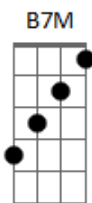

© ukulele-chords.com