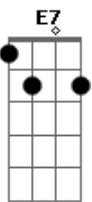

© ukulele-chords.com