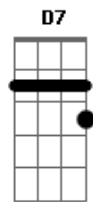

© ukulele-chords.com