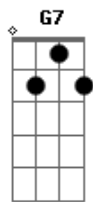

© ukulele-chords.com