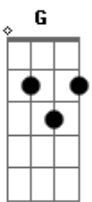

© ukulele-chords.com