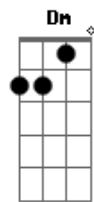

© ukulele-chords.com

© ukulele-chords.com