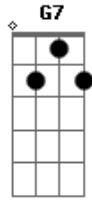

© ukulele-chords.com