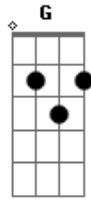

© ukulele-chords.com