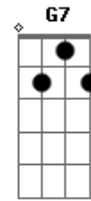

© ukulele-chords.com