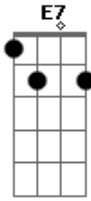

© ukulele-chords.com