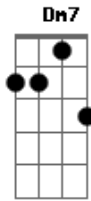

© ukulele-chords.com