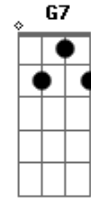

© ukulele-chords.com