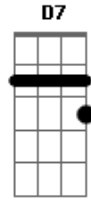

© ukulele-chords.com