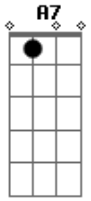

© ukulele-chords.com