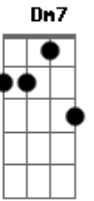

© ukulele-chords.com