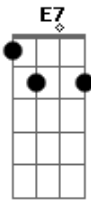

© ukulele-chords.com

© ukulele-chords.com