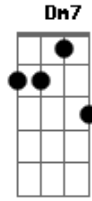

© ukulele-chords.com