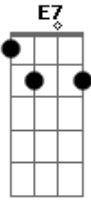

© ukulele-chords.com