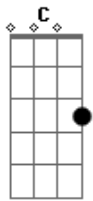

Michael Jackson - Happy

Tom: C
Intro: C F F C (2X)

C F G C
Sadness had been close as my next of kin
C F G G E7 E7
Then Happy came one day, chased my blues away
A7 Dm7
My life began when Happy smiled
G7 C
Sweet, like candy to a child
Am D7
Stay here and love me just a while
G
Let sadness see what Happy does
G7
Let Happy be where Sadness was
C F G C
Happy, that's you, You made my life brand new
C F G G E7 E7
Lost as a little lam was I till you came in
A7 Dm7
My life began when Happy smiled
G7 C
Sweet, like candy to a child
Am D7

Stay here and love me just a while
G
Let sadness see what Happy does
G7
Let Happy be where Sadness was
C F
Till now
C F G C
Where have I been, what lifetime was I in
C F G G E7 E7
Suspended between time and space, lonely until
A7 Dm7
Happy came smiling up at me
G7 C
Sadness had no choice but to flee
Am D7
I said a prayer so silently
G
Let sadness see what Happy does
G7
Let Happy be where Sadness was
C F G C
Till now
C F G C
C F G C

Acordes

© ukulele-chords.com