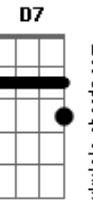

© ukulele-chords.com