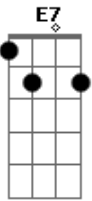

© ukulele-chords.com