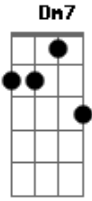

© ukulele-chords.com