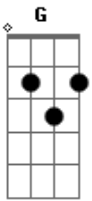

© ukulele-chords.com