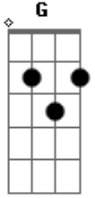

© ukulele-chords.com