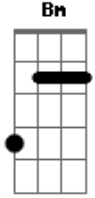

© ukulele-chords.com