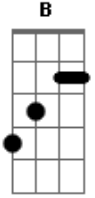

Give In To Me ^{Em}
Give In To Me ^{C B}
Give In To Me ^{Em}
Love Is A Woman ^{Em}
Give In To Me ^{Em}
Give In To Me

Give In To Me ^{C B}
Give In To Me ^{Em}
'Cause I'm On Fire ^{C D}
Talk To Me Woman ^{Em}
Quench My Desire ^{C D Em}
Give It To The Feeling

Acordes

© ukulele-chords.com