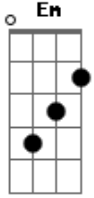

© ukulele-chords.com