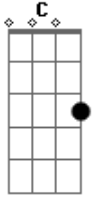

© ukulele-chords.com