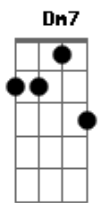

Michael Jackson - Dangerous

Tom: F
Intro: Dm7 G Dm G

(Dm)
The way she came into the place
I knew right then and there
There was something different about this girl

The way she moved
Her hair, her face, her lines
Divinity in motion

Dm7 G
Shes so dangerous, The girl is so dangerous
Bb7
Take away my money

Throw away my time
G
You can call me honey
A7 Dm
but your no damn good for me

(Dm)
She came at me in sections
Whit the eyes of desire
I fell trapped into her
Web of sin, a touch, a kiss
A whisper of love
I was at the point, of no return

Dm7
Dangerous
G
The girl is so dangerous
Bb7
Take away my money

Throw away my time
G
You can call me honey
A7
But you?re no damn good for me.....

Acordes

© ukulele-chords.com

© ukulele-chords.com

© ukulele-chords.com