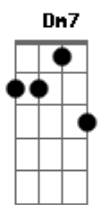

Michael Jackson - Dangerous

Tom: F
Intro: Dm7 G Dm G

(Dm)
The way she came into the place
I knew right then and there
There was something different about this girl

The way she moved
Her hair, her face, her lines
Divinity in motion

Dm7 G
Shes so dangerous, The girl is so dangerous
Bb7
Take away my money

Throw away my time
G
You can call me honey
A7 Dm
but your no damn good for me

(Dm)
She came at me in sections
Whit the eyes of desire
I fell trapped into her
Web of sin, a touch, a kiss
A whisper of love
I was at the point, of no return

Dm7
Dangerous
G
The girl is so dangerous
Bb7
Take away my money

Throw away my time
G
You can call me honey
A7
But you?re no damn good for me.....

Acordes

© ukulele-chords.com

© ukulele-chords.com

© ukulele-chords.com