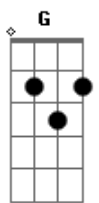

Michael Jackson - Dangerous

Tom: F
Intro: Dm7 G Dm G

(Dm)
The way she came into the place
I knew right then and there
There was something different about this girl

The way she moved
Her hair, her face, her lines
Divinity in motion

Dm7 G
Shes so dangerous, The girl is so dangerous
Bb7
Take away my money

Throw away my time
G
You can call me honey
A7 Dm
but your no damn good for me

(Dm)
She came at me in sections
Whit the eyes of desire
I fell trapped into her
Web of sin, a touch, a kiss
A whisper of love
I was at the point, of no return

Dm7
Dangerous
G
The girl is so dangerous
Bb7
Take away my money

Throw away my time
G
You can call me honey
A7
But you?re no damn good for me.....

Acordes

© ukulele-chords.com

© ukulele-chords.com

© ukulele-chords.com