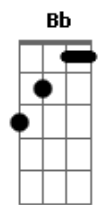

© ukulele-chords.com