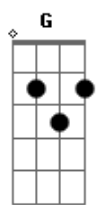

Michael Jackson - Dangerous

Tom: F
Intro: Dm7 G Dm G

(Dm)
The way she came into the place
I knew right then and there
There was something different about this girl

The way she moved
Her hair, her face, her lines
Divinity in motion

Dm7 G
Shes so dangerous, The girl is so dangerous
Bb7
Take away my money

Throw away my time
G
You can call me honey
A7 Dm
but your no damn good for me

(Dm)
She came at me in sections
Whit the eyes of desire
I fell trapped into her
Web of sin, a touch, a kiss
A whisper of love
I was at the point, of no return

Dm7
Dangerous
G
The girl is so dangerous
Bb7
Take away my money

Throw away my time
G
You can call me honey
A7
But you?re no damn good for me.....

Acordes

© ukulele-chords.com

© ukulele-chords.com

© ukulele-chords.com