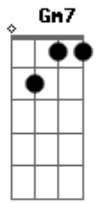

© ukulele-chords.com