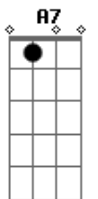

**F#maj9** **D7** **A7**  
Break of dawn, there?s no sun up in the sky  
**F#maj9** **D7** **A7**  
Break of dawn, I can see it in your eyes  
**F#maj9** **D7** **A7**  
Break of dawn, girl you got to understand  
**F#maj9** **D7** [stop]  
It?s the way that I love you, let me show you I?m your man -  
break of dawn

(refrão 3x)