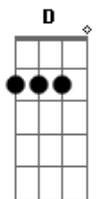

F#maj9 D7 A7
Love me more, never leave me alone by house of love
F#maj9 D7 A7
People talk, people say what we have is just a game
F#maj9 D7 A7 F#maj9
Oh, I?ll never let you go, come here girl
D7 [stop] F#maj9
Just got to make sweet love 'til the break of dawn

F#maj9 D7 A7
I don?t want the sun to shine I wanna make love
F#maj9 D7 A7
Just this magic in your eyes and in my heart
F#maj9 D7 A7
I don?t know what I?m gonna do I can?t stop lovin?
you
F#maj9 D7 A7
I won?t stop 'til break of dawn makin? love

(mesmos acordes da 1ª estrofe)

Hold my hand, feel the sweat, yes you?ve got me nervous yet
Let me groove, let me soothe, let me take you on a cruise
There?s imagination I bet you've never been there before
Have you ever wanted to dream about those places you?ve never know

F#maj9 D7 A7
Break of dawn, there?s no sun up in the sky
F#maj9 D7 A7
Break of dawn, I can see it in your eyes
F#maj9 D7 A7
Break of dawn, girl you got to understand
F#maj9 D7 [stop]
It?s the way that I love you, let me show you I?m your man -
break of dawn

(refrão 2x)

F#maj9 D7
A7
Let?s not wait, the sun is out, let?s get up and let?s get out
F#maj9 D7 A7
It?s the day, a brand new day, let?s both go outside and play
F#maj9 D7 A7
Let us walk down the park, makin? love 'til it?s dark
F#maj9 D7 [stop]
Let me move, let me soothe, 'til the break of dawn and you know it?s true, oh

(refrão 3x)

Acordes

© ukulele-chords.com