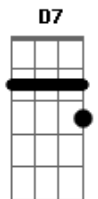

© ukulele-chords.com