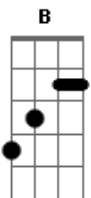

© ukulele-chords.com

© ukulele-chords.com