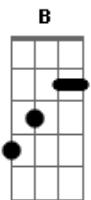

© ukulele-chords.com

© ukulele-chords.com