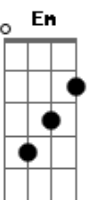

© ukulele-chords.com