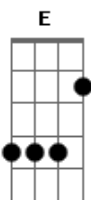

© ukulele-chords.com