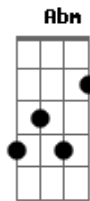

© ukulele-chords.com