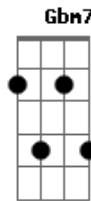

© ukulele-chords.com