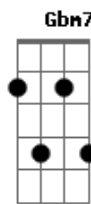

Michael Jackson - Billie Jean

Tom: A

(utilizar os acordes da intro e durante ma música)

Gbm xx4222
Gbm7 xx4655
Abm xx4444

(riff)

(intro 2x) Gbm Abm Gbm7 Abm

Gbm Abm Gbm7 Abm
She was more like a beauty queen from a movie scene.
Gbm Abm Gbm7 Abm Bm7
I said, "Don't mind, but what do you mean?" "I am the one
Bm7 Gbm Abm Gbm7
who will dance on the floor in the round."

Gbm Abm Gbm7 Abm
She said, I am the one who will dance on the floor in the round.

Gbm Abm Gbm7 Abm
She told me her name was Billie Jean, as she caused a scene,
Gbm Abm Gbm7 Abm Bm7
then every head turned, with eyes that dreamed of being the one,

Gbm Abm Gbm7 Abm
Billie Jean is not my lover,
Gbm Abm Gbm7 Abm Bm7
she's just a girl who claims that I am the one,
Gbm Abm Gbm7

but the kid is not my son.
Gbm7 Abm Bm7 Gbm Abm Gbm7
Abm
she says I am the one, but the kid is not my son.

Gbm Abm Gbm7 Abm Gbm Abm Gbm7 Abm
Billie Jean is not my lover, Billie Jean is not my lover,

Gbm
Norma Billy Jean.

Acordes

© ukulele-chords.com

© ukulele-chords.com

© ukulele-chords.com

© ukulele-chords.com

© ukulele-chords.com