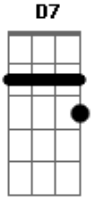

© ukulele-chords.com