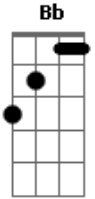

© ukulele-chords.com