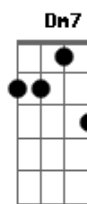

ukulele-chords.com