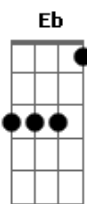

ukulele-chords.com