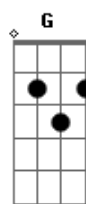

ukulele-chords.com