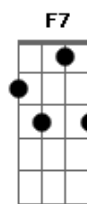

ukulele-chords.com