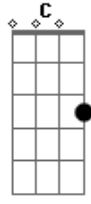

# Michael Jackson - All In Your Name

Tom: D  
 (Barry)  
 D  
 Now I got a mission  
 A  
 The story unfolds  
 G  
 What the wise men have told you, is already known Gm  
 D D  
 That a woman and a man  
 Bm E  
 Should go by the plan  
 G A  
 And we find out how high we can fly  
 D  
 There's just one religion  
 A  
 One family of love  
 G  
 We suffer the children  
 Gm  
 As God cries above  
 D D  
 And the giving, not the taking  
 Bm E7  
 With hearts open wide  
 D G  
 And it looks like we fall  
 D G  
 And it burns like a flame  
 D G  
 Any ground that I claim

[Michael]  
 Only God knows  
 Bb D  
 That it's all in the game  
 Bb D  
 It's all in your name  
 Bb F  
 Follow me to the gates of paradise  
 A7  
 They're the same  
 It's all in your name

(Barry)  
 F C  
 Can we wait and I'll be there  
 G D  
 Loving you and understand you  
 F C  
 Need your life now and understand  
 G  
 They'll all know

© ukulele-chords.com

© ukulele-chords.com

© ukulele-chords.com

© ukulele-chords.com

© ukulele-chords.com

© ukulele-chords.com

© ukulele-chords.com

© ukulele-chords.com