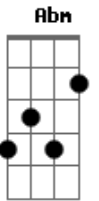

© ukulele-chords.com