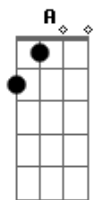

Michael Jackson - Aint No Sunshine

Tom: A

(com acordes na forma de Gb)
Capotraste na 3ª casa
(Intro falada)

Dm **Am7**
You ever want something that you know you shouldn't have?
Dm
The more you know you shouldn't have it; the more you want it.

And then one day you get it; it's so good to you.

Dm
But it's just like my girl;
Am7 **Dm**
When she's around me, I just feel so good, so good.

But right now I just feel cold, so cold,
Dm (n.C)
Right down to my bones. 'Cos ooh...

Verso 1:

(n.C) **Dm** **Am** **C**
Ain't no sunshine when she's gone,
Dm **Am** **C** **Dm** **Am** **C**
It's not warm when she's a-way.
Dm **Am** **C** **Am7**
Ain't no sunshine when she's gone,

C, **Dm** (n.C)
And she's always gone too long, any time she goes a-way.

Verso 2:

C **Dm** **Am** **C**
Wonder this time where she's gone,
Dm **Am** **C** **Dm** **Am** **C**
Wonder if she's gone to stay?
Dm **Am** **C** **Am7**
Ain't no sunshine when she's gone,

C, **Dm** (n.C)
And this house just ain't no home, any time she goes a-way.

Break:

Dm (n.C)
I know, I know, I know, I know,
Gm (n.C) **Dm** (n.C)
I know, know, know, know, I know, I know.

Hey, I ought to leave, I ought to leave her a-lone;
Dm **Am** **C**
Ain't no sunshine when she's gone.

Verso 3:

Dm **Am** **C** **Dm** **Am** **C**
Ain't no sunshine when she's gone,
Dm **Am** **C** **Dm** **Am** **C**
Only darkness every day.
Dm **Am** **C** **Am7**
Ain't no sunshine when she's gone,

C, **Dm** (n.C)
And this house just ain't no home, any time she goes a-way.

Coda: **Ebm** **Bbm** **Db** (x4)
Bbm **Abm** **Ebm** **Bbm** **Db** **Ebm**

(Repete até acabar)

Acordes

© ukulele-chords.com