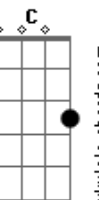

© ukulele-chords.com