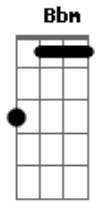

© ukulele-chords.com