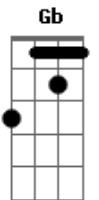

© ukulele-chords.com