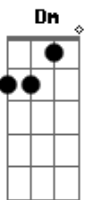

Michael Jackson - Aint No Sunshine

Tom: A

(com acordes na forma de Gb)
 Capotraste na 3ª casa
 (Intro falada)

Dm **Am7**
 You ever want something that you know you shouldn't have?
Dm
 The more you know you shouldn't have it; the more you want it.

C, **Dm** (n.C)
 And this house just ain't no home, any time she goes a-way.

Coda: **Ebm** **Bbm** **Db** (x4)
Bbm **Abm** **Ebm** **Bbm** **Db** **Ebm**

(Repete até acabar)

Acordes

© ukulele-chords.com

© ukulele-chords.com