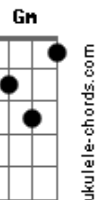

© ukulele-chords.com