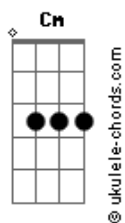

Michael Jackson - 2000 Watts

Tom: **Bb**
Intro: **Gm Cm Gm Cm Gm**

Bass note, treble, stereo control, how low you go
Just enough to make your juices flow
Press play, don't stop, rotate, too hot
You feel I'm real
I'm everything you need, so tell me what's the deal

Gm
2000 Watts, 8 ohms, 200 volts, real strong

Too much of that, fuse blown

Cm **Gm**

Acordes

Be careful what you say don't overload

2000 Watts, 8 ohms, 200 volts, real strong

Cm
Too much of that, fuse blown

Gm
Be careful what you say don't overload

3D, high speed, feedback, Dolby
Release two or three, when I reach I can go 'til I hit my peak
Compact steelo, chico, D-Lo, highpost lady
Shorty really wanna be there for me...

Passagem: **Gm F Gm F Gm F Gm Cm Gm**