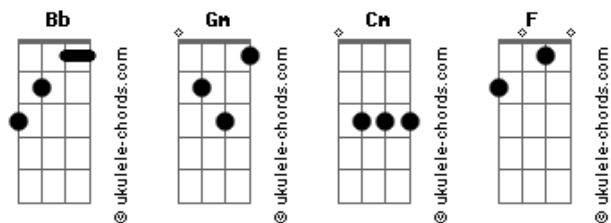

Michael Jackson - 2000 Watts

Tom: **Bb**
Intro: **Gm Cm Gm Cm Gm**

Bass note, treble, stereo control, how low you go
Just enough to make your juices flow
Press play, don't stop, rotate, too hot
You feel I'm real
I'm everything you need, so tell me what's the deal

Gm
2000 Watts, 8 ohms, 200 volts, real strong

Too much of that, fuse blown
Cm **Gm**

Acordes

Be careful what you say don't overload

2000 Watts, 8 ohms, 200 volts, real strong
Cm
Too much of that, fuse blown

Be careful what you say don't overload
Gm

3D, high speed, feedback, Dolby
Release two or three, when I reach I can go 'til I hit my peak
Compact steelo, chico, D-Lo, highpost lady
Shorty really wanna be there for me...