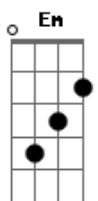

© ukulele-chords.com