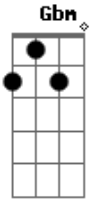

© ukulele-chords.com