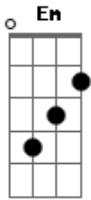

© ukulele-chords.com