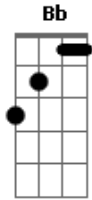

© ukulele-chords.com