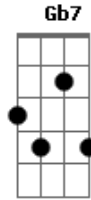

© ukulele-chords.com