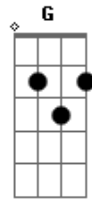

© ukulele-chords.com