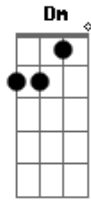

© ukulele-chords.com