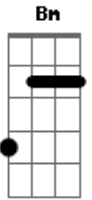

© ukulele-chords.com

© ukulele-chords.com