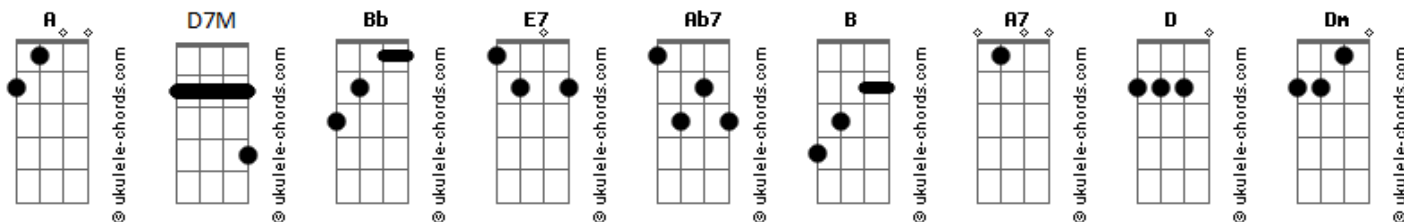

Michael Bublé - Santa Claus is Coming to Town

tom:
Bb (forma dos acordes no tom de A)
Capotraste na 1ª casa
Intro: [Parte 1 De 2]

[Parte 2 De 2]

[Primeira Parte]

You better watch out
You better not cry
You better not pout
I'm telling you why

Santa Claus is coming
To town

[TAB - Primeira parte]

[Parte 1 De 2]

[Parte 2 De 2]

[Segunda Parte]

A A7
He's making a list
D Dm
He's checking it twice
A A7
He's gonna find out
D Dm
Who's naughty or nice
A Gbm7 Bm7 E7
Santa Claus is coming
A Bm7 C A F
To town

[Terceira Parte]

Em7 A7 D7M Eb
He sees you when you're sleeping
Em7 A7 D7M
And he knows when you're awake
B7 E7 F
He knows if you've been bad or good
Gbm7
So be good for goodness sake!

[Primeira Parte]

A A7
You better watch out
D Dm
You better not cry
A A7
You better not pout
D Dm
I'm telling you why
A Gbm7 Bm7 E7
Cause Santa Claus is coming
A Gbm7 Bm7 E7
To town

[Instrumental]

A D7 B7 E7 A Gbm7 Bm7 E7
A D7 B7 E7 A Bm7 C A F

[Terceira Parte]

Em7 A7 D7M Eb
He sees you when you're sleeping
Em7 A7 D7M
And he knows when you're awake
B7 E7 F
He knows if you've been bad or good
Gbm7 B7 E7
So be good for goodness sake!

[Primeira Parte]

A A7
You better watch out
D Dm
You better not cry
A A7
You better not pout
D Dm
I'm telling you why
A Gbm7 Bm7 E7
Santa Claus is coming
A E7 Ab7
To town

A A7
You better watch out
D Dm
You better not cry
A A7
You better not pout
D Dm
I'm telling you why
A Gbm7 Bm7 E7
Santa Claus is coming
A
I'm a big fat man
C7 B7
With a long white beard
A A D Dm E7
He's coming to town
(Frase final) A

Acordes