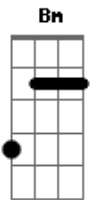

© ukulele-chords.com