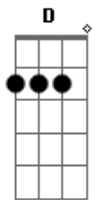

Tom: D
Intro: D Em G D
D Em G D Em A

[Primeira Parte]

D
I just met you
A
Seems like yesterday
Bm G
You opened up your eyes and I recognized your face
D
You know that you're the one that we've been waiting for
G
We're gonna keep you safe
Em
First time I held you in my arms
A
I knew I'd love you all the way

[Pré-Refrão]

D
I took you in at night
A
Another day has passed
Bm G
Every week goes by a little faster than the last
D
It wasn't so long ago
D Bm
We walked together and you held my hand
Em
And now you're getting too big to want to
A
But I hope you'll always understand

[Refrão]

G A D D
That I'm always gonna lift you up
G A D D
And I'm never gonna let you down
G A
No matter what you do
Bm Bm
I'm forever proud of you
G A D
I love you forever now

[Pré-Refrão]

D
Through your ears I hear it
A
Through your eyes I see
Bm Bm G
A world full of magic, full of possibilities
D D Bm
You know as well as anybody how tough this life can be
Em
But you've got so much strength inside you
A
A strength I pray you'll never need

[Refrão]

G A D D
And I'm always gonna lift you up
G A D D
And I'm never gonna let you down
G A Bm Bm
Time flies by, I hope you realize that I
G A D
Love you forever now

[Ponte]

D
I'm always gonna be right here
G
Always gonna cheer you up
D
I'm always gonna have your back
You're never gonna be alone

[Refrão]

G A D D
That I'm always gonna lift you up
G A D D
And I'm never gonna let you down
G A
No matter what you do
Bm Bm
I'm forever proud of you
G A Bm Em
I love you forever now
G A D
I love you forever now

Acordes

© ukulele-chords.com