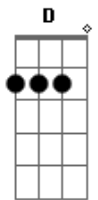

[Primeira Parte]

D
A I just met you
A Seems like yesterday
Bm7 You opened up your eyes and I recognized your face
D You know that you're the one that we've been waiting for
G We're gonna keep you safe
Em7 First time I held you in my arms
A I knew I'd love you all the way

[Pré-Refrão]

D
A I took you in at night
A Another day has passed
Bm7 G Every week goes by a little faster than the last
D It wasn't so long ago
D Bm We walked together and you held my hand
Em7 And now you're getting too big to want to
A But I hope you'll always understand

[Refrão]

G A D D That I'm always gonna lift you up
G A D D And I'm never gonna let you down
G A No matter what you do
Bm7 Bm7 I'm forever proud of you
G A D I love you forever now

[Pré-Refrão]]

D
A Through your ears I hear it
A Through your eyes I see
Bm7 G A world full of magic, full of possibilities
D D Bm You know as well as anybody how tough this life can be
Em7 But you've got so much strength inside you
A A strength I pray you'll never need

[Refrão]

G A D D And I'm always gonna lift you up
G A D D And I'm never gonna let you down
G A Bm7 Bm7 Time flies by, I hope you realize that I
G A D Love you forever now

[Ponte]

D I'm always gonna be right here
G Always gonna cheer you up
D I'm always gonna have your back
You're never gonna be alone

[Refrão]

G A D D That I'm always gonna lift you up
G A D D And I'm never gonna let you down
G A No matter what you do
Bm7 Bm7 I'm forever proud of you
G A Bm7 Em7 I love you forever now
G A D I love you forever now

Acordes

© ukulele-chords.com