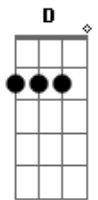

[Primeira Parte]

D
A I just met you
A
Bm7 Seems like yesterday
Bm7 G
You opened up your eyes and I recognized your face
D
You know that you're the one that we've been waiting for
G
We're gonna keep you safe
Em7
First time I held you in my arms
A
I knew I'd love you all the way

[Pré-Refrão]

D
A I took you in at night
A
Bm7 Another day has passed
G
Every week goes by a little faster than the last
D
It wasn't so long ago
D Bm
We walked together and you held my hand
Em7
And now you're getting too big to want to
A
But I hope you'll always understand

[Refrão]

G A D D
That I'm always gonna lift you up
G A D D
And I'm never gonna let you down
G A
No matter what you do
Bm7 Bm7
I'm forever proud of you
G A D
I love you forever now

[Pré-Refrão]]

D
A Through your ears I hear it
A
Through your eyes I see
Bm7 Bm7 G
A world full of magic, full of possibilities
D D Bm
You know as well as anybody how tough this life can be
Em7
But you've got so much strength inside you
A
A strength I pray you'll never need

[Refrão]

G A D D
And I'm always gonna lift you up
G A D D
And I'm never gonna let you down
G A Bm7 Bm7
Time flies by, I hope you realize that I
G A D
Love you forever now

[Ponte]

D
I'm always gonna be right here
G
Always gonna cheer you up
D
I'm always gonna have your back
You're never gonna be alone

[Refrão]

G A D D
That I'm always gonna lift you up
G A D D
And I'm never gonna let you down
G A
No matter what you do
Bm7 Bm7
I'm forever proud of you
G A Bm7 Em7
I love you forever now
G A D
I love you forever now

Acordes

© ukulele-chords.com