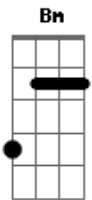

© ukulele-chords.com