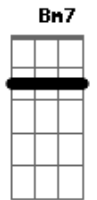

© ukulele-chords.com