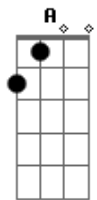

© ukulele-chords.com