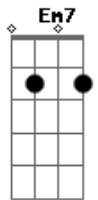

© ukulele-chords.com