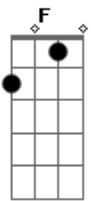

© ukulele-chords.com