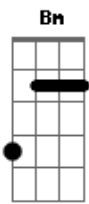

MGMT - When You Die

tom:

Intro: Bm G Gbm Gb

[Primeira Parte]

I'm not that nice
I'm mean and I'm evil
Don't call me nice
I'm gonna eat your heart out
I've got some work to do
Baby, I'm ready, I'm ready
Ready, ready to blow my lid off

(D G A Bm)
(G A Em A)
(Bm G A)
(Bm G Gbm Gb)

[Segunda Parte]

Go fuck yourself
You heard me right
Don't call me nice again
Don't you have somewhere to be at seven thirty?
Baby, I'm ready, I'm ready
Ready, ready to blow my brains out

[Refrão]

You die

Acordes

© ukulele-chords.com