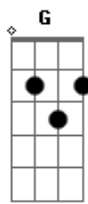

© ukulele-chords.com