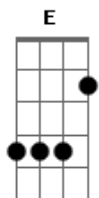

MGMT - Me And Michael

tom:

Intro: D E Dbm D Bm Dbm A

[Primeira Parte]

D E Dbm D Bm Dbm A
Not everyone can be like me and Michael
Dbm A Gbm
The only problem is forgetting which side you're on
E A D
So you think the burning light will reappear on summer nights
Bm E A Bm
Like all the rest, but they can't find out

D E Dbm D Bm
In every scene, it's me and Michael
Dbm A Gbm
Imaginary bombs raining down from the clouds
E A D
So it seems the danger signs will never let the feelings die
Bm E A
When all the best and brightest have gone

[Refrão]

D E E E A A A Gbm
Me and Michael Solid as they come
Bm E E E E A A A Gbm
Me and Michael It's not a question now
Bm E E E A A A Gbm
It's me and Michael Solid as they come
Bm E E E E A A A Gbm
Me and Michael It's not a question now

D
Me and Michael
(D E Dbm D Bm Dbm A)
(D E Dbm D Bm Dbm A)

[Segunda Parte]

D E Dbm D Bm
Binary star sink like the setting sun
Dbm A
Gbm
Too happy with ourselves to notice when the change had come
E A D
So you think the losing side would never break dividing lines
Bm E A
When sanctity wasn't a thing of doubt

[Refrão]

D E E E A A A Gbm
Me and Michael Solid as they come
Bm E E E E A A A Gbm
Me and Michael It's not a question now
Bm E E E A A A Gb
It's me and Michael Solid as they come
Bm E E E E A A A Gbm
Me and Michael It's not a question now

D
Me and Michael

[Final] D E Dbm D Bm Dbm A Gbm
D E Dbm D Bm Dbm A Gbm

Acordes

© ukulele-chords.com