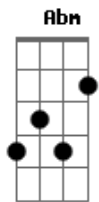

© ukulele-chords.com