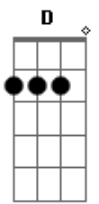

MGMT - It's working

Tom: A
Intro:

Gbm G
Here, you focus
D Dbm Bm G
so I can see your faces
Gbm B
the eyes are wrong

Riff 2:

"How will I know if it's working..."

A
right?
Gbm G
light confuses
D Dbm Bm G
the tiny isles of bruises
Gbm B
the mangled lines

(Riff 2)
I see the signs of aging

D D
But if I try to feel at all
Em Em
I am deceived my mind's affected
D
it's empty now
D
as I lay down
Em
I feel alright
Em
my heart is racing

Gbm G
Turn the noise on
D Dbm Bm G
I'd like to feed my poison
Gbm B

assembly lines
(Riff 2)
carry a velvet warning
Gbm G
to the yard
D Dbm Bm G
it's just like striking matches
Gbm B
the polish lies

But it's working in your blood
B Bbm Abm E
(Working in your blood)

Which you know is not the same as love
Em Gbm
(Same as love)
G (D)
Love is only in your mind
D Dbm Bm G
(Working in your mind)
A
And not your heart

Gbm G
Now, it's working

Ponte:
Em Em D G Gbm A
But it's working in your blood
B Bbm Abm E
(Working in your blood)

Which you know is not the same as love
Em Gbm
(Same as love)
G (D)
Love is only in your mind
D Dbm Bm G
(Working in your mind)
A
And not your heart

Acordes

© ukulele-chords.com

© ukulele-chords.com

© ukulele-chords.com

© ukulele-chords.com

© ukulele-chords.com

© ukulele-chords.com

© ukulele-chords.com

© ukulele-chords.com

© ukulele-chords.com

© ukulele-chords.com

© ukulele-chords.com