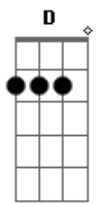

MGMT - It's working

Tom: A
Intro:

Gbm G
Here, you focus
D Dbm Bm G
so I can see your faces
Gbm B
the eyes are wrong

Riff 2:

"How will I know if it's working..."

A
right?
Gbm G
light confuses
D Dbm Bm G
the tiny isles of bruises
Gbm B
the mangled lines

(Riff 2)
I see the signs of aging

D D
But if I try to feel at all
Em Em
I am deceived my mind's affected
D
it's empty now
D
as I lay down
Em
I feel alright
Em
my heart is racing

Gbm G
Turn the noise on
D Dbm Bm G
I'd like to feed my poison
Gbm B

assembly lines
(Riff 2)
carry a velvet warning
Gbm G
to the yard
D Dbm Bm G
it's just like striking matches
Gbm B
the polish lies

But it's working in your blood
B Bbm Abm E
(Working in your blood)

Which you know is not the same as love
Em Gbm
(Same as love)
G (D)
Love is only in your mind
D Dbm Bm G
(Working in your mind)
A
And not your heart

Gbm G
Now, it's working

Ponte:
Em Em D G Gbm A
But it's working in your blood
B Bbm Abm E
(Working in your blood)

Which you know is not the same as love
Em Gbm
(Same as love)
G (D)
Love is only in your mind
D Dbm Bm G
(Working in your mind)
A
And not your heart

Acordes

© ukulele-chords.com

© ukulele-chords.com

© ukulele-chords.com

© ukulele-chords.com

© ukulele-chords.com

© ukulele-chords.com

© ukulele-chords.com

© ukulele-chords.com

© ukulele-chords.com

© ukulele-chords.com

© ukulele-chords.com