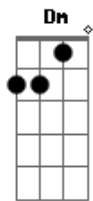

Metronomy - Everything Goes My Way

tom:

Intro: Dm E Bb F

Dm E
When I took you back

Dm E Bb F
But you are still here, I know

Dm E
And when I took you back

Dm E Bb F
But you are still here, you are still here

Bb
(Uh uh uh uh uh uh uh)

Gm Dm F Bb
And now everything goes my way

Gm Dm F
And now everything goes my way, it feels so good to have you back

Dm
My love

E Bb F
I'm in love again

Dm E Bb F
Love, I'm in love again

Bb Gm Dm

I've given up on you, you shot a hole in my heart straight through

Bb Gm Dm F
When you pushed me aside, three weeks I cried

Dm
(Uh uh uh uh uh uh)

E Bb F Dm
But now you got me back, You know I'll never up and run

E Bb F
Yeah I stay in here, I stay right here

Bb
(Uh uh uh uh uh uh)

Gm Dm F Bb
And now everything goes my way

Gm Dm F
And now everything goes my way, it feels so good to have you back

Dm
My love

E Bb F
I'm in love again

Dm E Bb F
Love, I'm in love again

Dm E Bb F
Love, I'm in love again

Dm E Bb F
Love, I'm in love again

F
Love, I'm in love again
Love, I'm in love again

Acordes