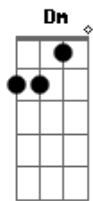

Metronomy - Everything Goes My Way

tom:

Intro: **Dm** **E** **Bb** **F**

Dm **E**
When I took you back

Dm **E** **Bb** **F**
But you are still here, I know

Dm **E**
And when I took you back

Dm **E** **Bb** **F**
But you are still here, you are still here

Bb
(Uh uh uh uh uh uh uh)

Gm **Dm** **F** **Bb**
And now everything goes my way

Gm **Dm** **F**
And now everything goes my way, it feels so good to have you back

Dm
My love

E **Bb** **F**
I'm in love again

Dm **E** **Bb** **F**
Love, I'm in love again

Bb **Gm** **Dm**

I've given up on you, you shot a hole in my heart straight through

Bb **Gm** **Dm** **F**
When you pushed me aside, three weeks I cried

Dm
(Uh uh uh uh uh uh)

E **Bb** **F** **Dm**
But now you got me back, You know I'll never up and run

E **Bb** **F**
Yeah I stay in here, I stay right here

Bb
(Uh uh uh uh uh uh uh)

Gm **Dm** **F** **Bb**
And now everything goes my way

Gm **Dm** **F**
And now everything goes my way, it feels so good to have you back

Dm
My love

E **Bb** **F**
I'm in love again

Dm **E** **Bb** **F**
Love, I'm in love again

Dm **E** **Bb** **F**
Love, I'm in love again

Dm **E** **Bb** **F**
Love, I'm in love again

F
Love, I'm in love again
Love, I'm in love again

Acordes