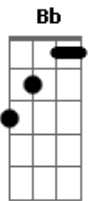

Dm **E** **Bb** **F**
Love, I'm in love again

Bb **Gm** **Dm**

I've given up on you, you shot a hole in my heart straight through

Bb **Gm** **Dm** **F**
When you pushed me aside, three weeks I cried

Dm
(Uh uh uh uh uh uh)

E **Bb** **F** **Dm**
But now you got me back, You know I'll never up and run

E **Bb** **F**
Yeah I stay in here, I stay right here

Bb
(Uh uh uh uh uh uh uh)

Gm **Dm** **F** **Bb**
And now everything goes my way

Gm **Dm** **F**
And now everything goes my way, it feels so good to have you back

Dm
My love

E **Bb** **F**
I'm in love again

Dm **E** **Bb** **F**
Love, I'm in love again

Dm **E** **Bb** **F**
Love, I'm in love again

Dm **E** **Bb** **F**
Love, I'm in love again

F
Love, I'm in love again
Love, I'm in love again

Acordes

© ukulele-chords.com

© ukulele-chords.com

© ukulele-chords.com

© ukulele-chords.com

© ukulele-chords.com