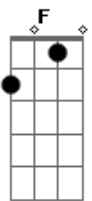

Dm **E** **Bb** **F**
Love, I'm in love again

Bb **Gm** **Dm**

I've given up on you, you shot a hole in my heart straight through

Bb **Gm** **Dm** **F**
When you pushed me aside, three weeks I cried

Dm
(Uh uh uh uh uh uh)

E **Bb** **F** **Dm**
But now you got me back, You know I'll never up and run

E **Bb** **F**
Yeah I stay in here, I stay right here

Bb
(Uh uh uh uh uh uh uh)

Gm **Dm** **F** **Bb**
And now everything goes my way

Gm **Dm** **F**
And now everything goes my way, it feels so good to have you back

Dm
My love

E **Bb** **F**
I'm in love again

Dm **E** **Bb** **F**
Love, I'm in love again

Dm **E** **Bb** **F**
Love, I'm in love again

Dm **E** **Bb** **F**
Love, I'm in love again

F
Love, I'm in love again
Love, I'm in love again

Acordes

© ukulele-chords.com

© ukulele-chords.com

© ukulele-chords.com

© ukulele-chords.com

© ukulele-chords.com