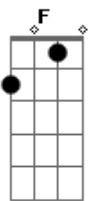

Bb Gm Dm

I've given up on you, you shot a hole in my heart straight through

Bb Gm Dm F
When you pushed me aside, three weeks I cried

Dm
(Uh uh uh uh uh uh)

E Bb F Dm
But now you got me back, You know I'll never up and run

E Bb F
Yeah I stay in here, I stay right here

Bb
(Uh uh uh uh uh uh)

Gm Dm F Bb
And now everything goes my way

Gm Dm F
And now everything goes my way, it feels so good to have you back

Dm
My love

E Bb F
I'm in love again

Dm E Bb F
Love, I'm in love again

Dm E Bb F
Love, I'm in love again

Dm E Bb F
Love, I'm in love again

F
Love, I'm in love again
Love, I'm in love again

Acordes

© ukulele-chords.com

© ukulele-chords.com

© ukulele-chords.com