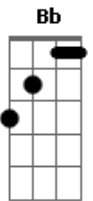

Bb
(Uh uh uh uh uh uh uh)

Gm Dm F Bb
And now everything goes my way

Gm Dm F
And now everything goes my way, it feels so good to have you back

Dm
My love

E Bb F
I'm in love again

Dm E Bb F
Love, I'm in love again

Bb Gm Dm

I've given up on you, you shot a hole in my heart straight through

Bb Gm Dm F
When you pushed me aside, three weeks I cried

Dm
(Uh uh uh uh uh uh)

E Bb F Dm
But now you got me back, You know I'll never up and run

E Bb F
Yeah I stay in here, I stay right here

Bb
(Uh uh uh uh uh uh)

Gm Dm F Bb
And now everything goes my way

Gm Dm F
And now everything goes my way, it feels so good to have you back

Dm
My love

E Bb F
I'm in love again

Dm E Bb F
Love, I'm in love again

Dm E Bb F
Love, I'm in love again

Dm E Bb F
Love, I'm in love again

F
Love, I'm in love again
Love, I'm in love again

Acordes

© ukulele-chords.com

© ukulele-chords.com

© ukulele-chords.com