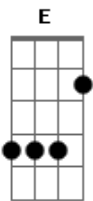

Bb
(Uh uh uh uh uh uh uh)

Gm Dm F Bb
And now everything goes my way

Gm Dm F
And now everything goes my way, it feels so good to have you back

Dm
My love

E Bb F
I'm in love again

Dm E Bb F
Love, I'm in love again

Bb Gm Dm

I've given up on you, you shot a hole in my heart straight through

Bb Gm Dm F
When you pushed me aside, three weeks I cried

Dm
(Uh uh uh uh uh uh)

E Bb F Dm
But now you got me back, You know I'll never up and run

E Bb F
Yeah I stay in here, I stay right here

Bb
(Uh uh uh uh uh uh)

Gm Dm F Bb
And now everything goes my way

Gm Dm F
And now everything goes my way, it feels so good to have you back

Dm
My love

E Bb F
I'm in love again

Dm E Bb F
Love, I'm in love again

Dm E Bb F
Love, I'm in love again

Dm E Bb F
Love, I'm in love again

F
Love, I'm in love again
Love, I'm in love again

Acordes

© ukulele-chords.com

© ukulele-chords.com

© ukulele-chords.com