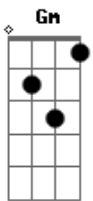

Dm **E** **Bb** **F**
Love, I'm in love again

Bb **Gm** **Dm**

I've given up on you, you shot a hole in my heart straight through

Bb **Gm** **Dm** **F**
When you pushed me aside, three weeks I cried

Dm
(Uh uh uh uh uh uh)

E **Bb** **F** **Dm**
But now you got me back, You know I'll never up and run

E **Bb** **F**
Yeah I stay in here, I stay right here

Bb
(Uh uh uh uh uh uh uh)

Gm **Dm** **F** **Bb**
And now everything goes my way

Gm **Dm** **F**
And now everything goes my way, it feels so good to have you back

Dm
My love

E **Bb** **F**
I'm in love again

Dm **E** **Bb** **F**
Love, I'm in love again

Dm **E** **Bb** **F**
Love, I'm in love again

Dm **E** **Bb** **F**
Love, I'm in love again

F
Love, I'm in love again
Love, I'm in love again

Acordes

© ukulele-chords.com

© ukulele-chords.com

© ukulele-chords.com

© ukulele-chords.com

© ukulele-chords.com