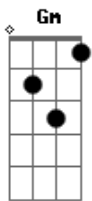

© ukulele-chords.com