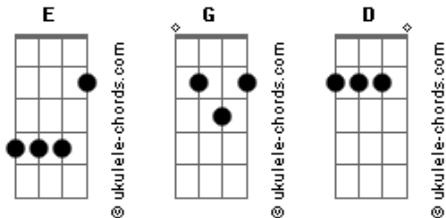

Metric - Black Sheep

tom:

E

Intro:

(continue repetindo!)

Hello again, friend of a friend, I knew you when
Our common goal was waiting for the world to end

Now that the truth is just a rule that you can bend
You crack the whip, shapeshifting trick, the past again

Refrão:

(apenas estas duas notas ao longo do tempo)

i'll send you my love on a wire
Lift you up, everytime, everyone, ooo, pulls away, ooo
From you

Acordes

Fim do refrão:

?You oooo?

Toque a Intro com um adicional e coloque um slide no fim:

2 verso-

Got balls of steel, got an automobile, for a minimum wage
Got real estate, I'm buying it all up in outerspace
Now that the truth is just a rule that you can bend
You crack the whip, shapeshifting trick, the past again

(Sem guitarra, apenas o baixo nas primeiras duas linhas antes do acorde de G - sintá-se livre para substituir com algumas palmas :D)

Refrão - o mesmo

Solo do final: