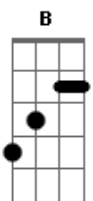

Metallica - Thorn Within

Tom: G
Intro: Tempo=116

Rhy Fig 1
PM
w/ Rhy Fig 1
Rhy Fig 1A

w/ Rhy Figs 1 & 1A
Rhy Fig 1B

3 times
Riff A
end Riff A

Verse
(let ring) clean w/ chorus

Forgive...
for...

Find...

|1.-----|
w/ Rhy Fig 1B (2 times)

|2.-----|
w/ Rhy Fig 1B (2 times) Rhy Fill 1 (2 times)

Guitar Solo
-----	-----	-----	-----
-----|-----|-----|-----|
-----|-----|-----|-----|

3rd verse w/ Rhy Figs 2 & 2A
then D.S. al Coda SS
Coda
-----	-----	-----	-----
-----|-----|-----|-----|

PM.....|
Outro
w/ Riff A (1st 2 bars only) (12 times)

Acordes

© ukulele-chords.com

© ukulele-chords.com

© ukulele-chords.com