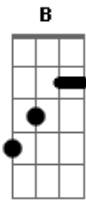

© ukulele-chords.com