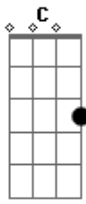

© ukulele-chords.com