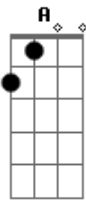

© ukulele-chords.com