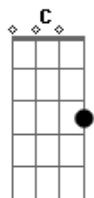

© ukulele-chords.com