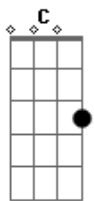

© ukulele-chords.com