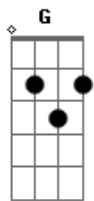

© ukulele-chords.com