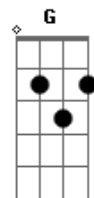

© ukulele-chords.com