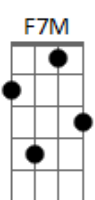

© ukulele-chords.com

© ukulele-chords.com