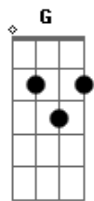

© ukulele-chords.com