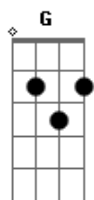

© ukulele-chords.com