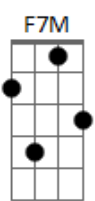

© ukulele-chords.com

© ukulele-chords.com