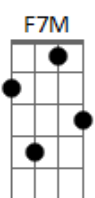

© ukulele-chords.com

© ukulele-chords.com