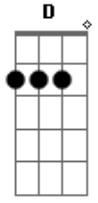

Acordes

© ukulele-chords.com