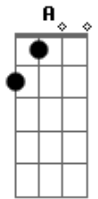

Metallica - Suicide And Redemption

Tom: **A**

e| ---|

(bass riff)

Guitar 2 (delay)

Guitar 2 (delay)

---

e|
B|-----
G|----
D|-4--
A|-2--
E|----

Guitar 2 (clean)

Guitar 3 (lead)

Guitar 2 (clean)
Chords- **D A Bm**

Guitar 3

Guitar 2 (clean)
Chords- **Bm A E**

(then a lot of solos and harmonies from about 4:30 to about 8:00 in the song)

(**B** feedback in background)
last two times harmonize octave up

G|-10-9--|
D|-10-9--|
A|-8--7--|
E|-8--7--| x4 (drum fills, hold second time)

Acordes

© ukulele-chords.com