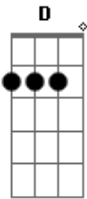

Metallica - Suicide And Redemption

Tom: **A**

e| ---|

(bass riff)

Guitar 2 (delay)

Guitar 2 (delay)

---

e|
B|-----
G|----
D|-4--
A|-2--
E|----

Guitar 2 (clean)

Guitar 3 (lead)

Guitar 2 (clean)
Chords- **D A Bm**

Guitar 3

Guitar 2 (clean)
Chords- **Bm A E**

(then a lot of solos and harmonies from about 4:30 to about 8:00 in the song)

(**B** feedback in background)
last two times harmonize octave up

G|-10-9--|
D|-10-9--|
A|-8--7--|
E|-8--7--| x4 (drum fills, hold second time)

Acordes

© ukulele-chords.com

© ukulele-chords.com

© ukulele-chords.com

© ukulele-chords.com

© ukulele-chords.com