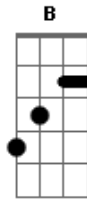

© ukulele-chords.com