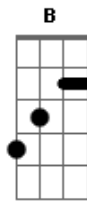

© ukulele-chords.com