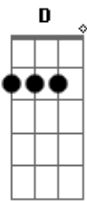

Metallica - Suicide And Redemption

Tom: **A**

e| ---|

(bass riff)

Guitar 2 (delay)

Guitar 2 (delay)

---

e|
B|-----
G|----
D|-4--
A|-2--
E|----

Guitar 2 (clean)

Guitar 3 (lead)

Guitar 2 (clean)
Chords- **D A Bm**

Guitar 3

Guitar 2 (clean)
Chords- **Bm A E**

(then a lot of solos and harmonies from about 4:30 to about 8:00 in the song)

(**B** feedback in background)
last two times harmonize octave up

G|-10-9--|
D|-10-9--|
A|-8--7--|
E|-8--7--| x4 (drum fills, hold second time)

Acordes

© ukulele-chords.com

© ukulele-chords.com

© ukulele-chords.com

© ukulele-chords.com

© ukulele-chords.com