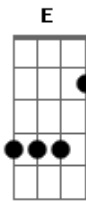

© ukulele-chords.com