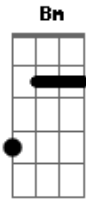

© ukulele-chords.com