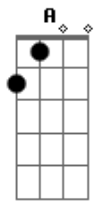

Metallica - Suicide And Redemption

Tom: **A**

e| ---|

(bass riff)

Guitar 2 (delay)

Guitar 2 (delay)

---

e|
B|-----
G|----
D|-4--
A|-2--
E|----

Guitar 2 (clean)

Guitar 3 (lead)

Guitar 2 (clean)
Chords- **D A Bm**

Guitar 3

Guitar 2 (clean)
Chords- **Bm A E**

(then a lot of solos and harmonies from about 4:30 to about 8:00 in the song)

(**B** feedback in background)
last two times harmonize octave up

G|-10-9--|
D|-10-9--|
A|-8--7--|
E|-8--7--| x4 (drum fills, hold second time)

Acordes

© ukulele-chords.com