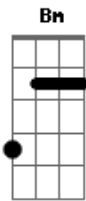

© ukulele-chords.com