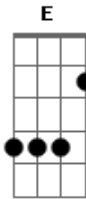

© ukulele-chords.com