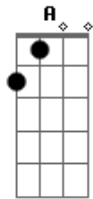

Metallica - Suicide And Redemption

Tom: **A**

e| ---|

(bass riff)

Guitar 2 (delay)

Guitar 2 (delay)

---

e|
B|-----
G|----
D|-4--
A|-2--
E|-----

Guitar 2 (clean)

Guitar 3 (lead)

Guitar 2 (clean)
Chords- **D A Bm**

Guitar 3

Guitar 2 (clean)
Chords- **Bm A E**

(then a lot of solos and harmonies from about 4:30 to about 8:00 in the song)

(**B** feedback in background)
last two times harmonize octave up

G|-10-9--|
D|-10-9--|
A|-8--7--|
E|-8--7--| x4 (drum fills, hold second time)

Acordes