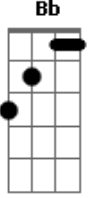

Metallica - Sad But True

Tom: A

(Introdução)

Riff 1

A Bb (4x)

Riff 2

E

(Primeira Parte)

Solo 2 - Parte 4 de 4

(Primeira Parte)

Riff 3 com variação

E Bb E

Hate, I'm your hate

D E

I'm your hate when you want love

Pay, pay the price

Pay for nothing's fair

Hey, I'm your life

I'm the one who took you here

Hey, I'm your life

And I no longer care

(Refrão)

Acordes

© ukulele-chords.com

© ukulele-chords.com

© ukulele-chords.com

© ukulele-chords.com

Riff 4

I'm your dream, make you real

I'm your eyes when you must steal

I'm your pain when you can't feel

Sad but true