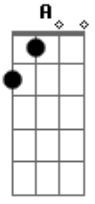

Metallica - Rebel Of Babylon

Tom: **A** .

guitar 1 _____
_____ guitar 1 & 2
_____

guitar 1 _____
x2 guitar 2 / guitar 1 & 2
_____

guitar 1 _____
x2 guitar 2 / guitar 1 & 2
_____

guitar 1 _____
guitar 2 _____
guitar 3 _____ guitar 1 & 2
_____

.

guitar 2

guitar 1

guitar 1

guitar 2

x2 /

guitar 2

guitar 1

(To learn rhythm guitar to the solo listen to the song you will hear what the riffs to play as I have already tabbed!)

guitar 2

solo: guitar 2

guitar 1

guitar 2

guitar 1

© ukulele-chords.com