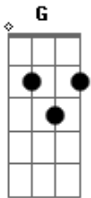

Metallica - Purify

Tom: **G**

Dropped **D** and tuned down a step (Dropped **C**)

Riff 1

Riff 2 (lightly palm muted)

Verse

Pre-Chorus

(continued)

Chorus

Bridge 1 (palm muted)

Bridge 2 (palm muted)

Bridge 3

(continued)

Bridge 4

Outro

(continued)

(continued)

Riff 1
Riff 2
Verse
Pre-Chorus
Chorus
Pre-Chorus
Chorus
Riff 1
Verse
Pre-Chorus
Chorus
Pre-Chorus
Chorus
Riff 1
Riff 2
Bridge 1
Bridge 2
Bridge 3
Bridge 4
Bridge 3
Bridge 4
Bridge 3
Bridge 1
Pre-Chorus
Chorus
Pre-Chorus
Chorus
Riff 1
Outro

Acordes

© ukulele-chords.com