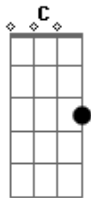

© ukulele-chords.com