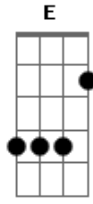

© ukulele-chords.com