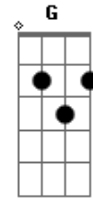

© ukulele-chords.com