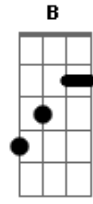

© ukulele-chords.com