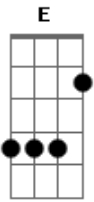

© ukulele-chords.com