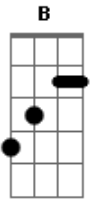

© ukulele-chords.com