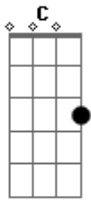

© ukulele-chords.com