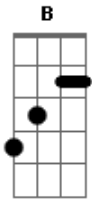

© ukulele-chords.com