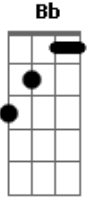

Metallica - Mama Said

Tom: G

(versão 1)

(esse acompanhamento se repete por toda a música, marcam o começo do acompanhamento)

Dm
Mama, she has taught me well
C Am
Told me when I was young
Dm
"Son, your life's an open book
C Am
Don't close 'fore it's done"
Dm
"The brightest flame burns quickest"
C Am
That's what I heard her say
Dm
A son's heart sowed to mother
C Am
But I must find my way

B -----	(bridge)
-----	(guitar 1)
G -7-----5-----3-----	

D -7-----5-----3-----5----- -7-----	Never I ask of you but never I gave
-----	But you
A -5-----3-----1-----5----- -7-----	(guitar 2) H

E -----3----- -5-----	gave me your emptiness I now take to my grave
-----	So
	H

Gtr1 w/rhythm fig.3
 Gtr w/rhythm fig.3A
 Gtr3

Gtr1
 let this heart be still_____

Acordes

© ukulele-chords.com

© ukulele-chords.com

© ukulele-chords.com

© ukulele-chords.com

© ukulele-chords.com