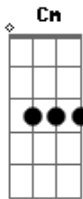

© ukulele-chords.com