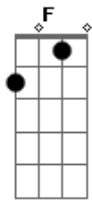

© ukulele-chords.com