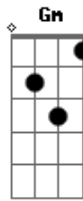

Metallica - Loverman

Tom: **A**
Intro: /VERSE RIFF: - Clean with reverb and/or delay.

Cm Fm Gm

CHORUS: - Distorted with wah-wah.

C F G

BRIDGE: - Clean with reverb and/or delay.

Gabriel P. da banda Impactous

Acordes

© ukulele-chords.com

© ukulele-chords.com

© ukulele-chords.com

© ukulele-chords.com

© ukulele-chords.com

© ukulele-chords.com

© ukulele-chords.com

© ukulele-chords.com