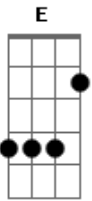

© ukulele-chords.com

© ukulele-chords.com