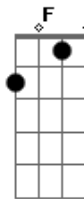

© ukulele-chords.com