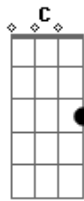

© ukulele-chords.com