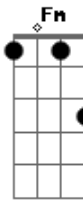

© ukulele-chords.com

© ukulele-chords.com