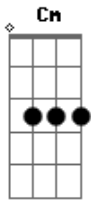

© ukulele-chords.com