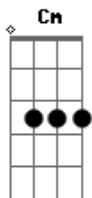

© ukulele-chords.com