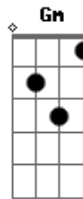

© ukulele-chords.com