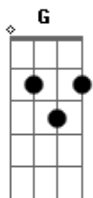

© ukulele-chords.com