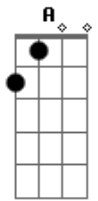

Metallica - Loverman

Tom: **A**
Intro: /VERSE RIFF: - Clean with reverb and/or delay.

Cm Fm Gm

CHORUS: - Distorted with wah-wah.

C F G

BRIDGE: - Clean with reverb and/or delay.

Gabriel P. da banda Impactous

Acordes

© ukulele-chords.com