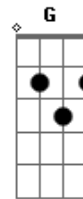

© ukulele-chords.com