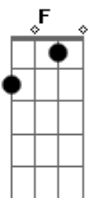

© ukulele-chords.com