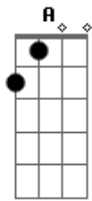

Metallica - Loverman

Tom: **A**
Intro: /VERSE RIFF: - Clean with reverb and/or delay.

Cm Fm Gm

CHORUS: - Distorted with wah-wah.

C F G

BRIDGE: - Clean with reverb and/or delay.

Gabriel P. da banda Impactous

Acordes