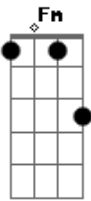

© ukulele-chords.com