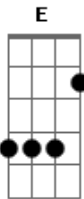

© ukulele-chords.com