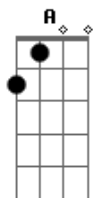

Metallica - Loverman

Tom: **A**
Intro: /VERSE RIFF: - Clean with reverb and/or delay.

Cm Fm Gm

CHORUS: - Distorted with wah-wah.

C F G

BRIDGE: - Clean with reverb and/or delay.

Gabriel P. da banda Impactous

Acordes