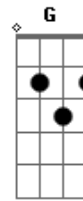

© ukulele-chords.com