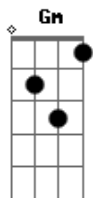

© ukulele-chords.com