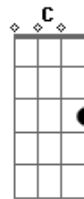

© ukulele-chords.com