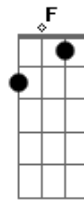

© ukulele-chords.com