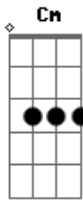

© ukulele-chords.com