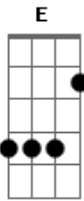

Metallica - Loverman

Tom: **A**
Intro: /VERSE RIFF: - Clean with reverb and/or delay.

Cm Fm Gm

CHORUS: - Distorted with wah-wah.

C F G

BRIDGE: - Clean with reverb and/or delay.

Gabriel P. da banda Impactous

Acordes

© ukulele-chords.com

© ukulele-chords.com

© ukulele-chords.com

© ukulele-chords.com

© ukulele-chords.com

© ukulele-chords.com

© ukulele-chords.com

© ukulele-chords.com