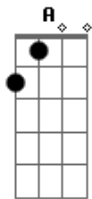

Metallica - Loverman

Tom: **A**
Intro: /VERSE RIFF: - Clean with reverb and/or delay.

Cm Fm Gm

CHORUS: - Distorted with wah-wah.

C F G

BRIDGE: - Clean with reverb and/or delay.

Gabriel P. da banda Impactous

Acordes