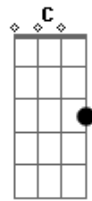

© ukulele-chords.com