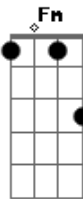

© ukulele-chords.com