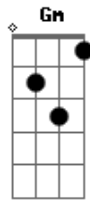

© ukulele-chords.com