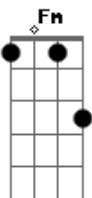

© ukulele-chords.com