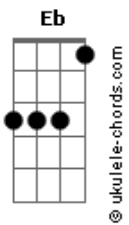

© ukulele-chords.com