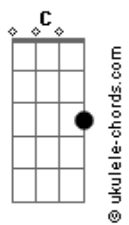

Acordes

© ukulele-chords.com