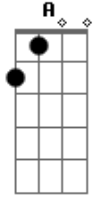

(7:36 - 7:39)

(7:47 - 7:50)

(7:39 - 7:43)

(7:50 - 8:04)
James:

(7:43 - 7:47)

Kirk:

(8:04 - END)

Acordes

© ukulele-chords.com