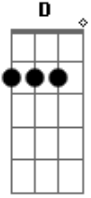

Metallica - Halo On Fire

Tom: **A** (4:46 - 4:50)
 Intro: (0:00 - 0:31 - repeat 2x)
 James:

. (4:50 - 5:04 - repeat 4x)

Kirk:

. Harmony part:
 (0:31 - 0:38) (5:04 - 5:20)
 Rhytm guitar (repeat 3x):

(0:38 - 0:40)
 James: James: Kirk:
 (5:06 - 5:10) (5:06 -

Kirk: 5:10)

Verse: (5:10 - 5:16) (5:10 -

(0:40 - 1:26 -repeat 6x) 5:16)

James: (5:16 - 5:20) (5:16 -

Kirk: 5:20) (5:16 -

(1:26 - 1:28) **2ND** Solo:
 (5:20 - 5:34 - repeat 4x)

Chorus: James: (5:20 - 5:25)

(1:28 - 1:43) Kirk:
 James: (5:20 - 5:25)

James: Kirk:
 Melody:
 (6:05 - 6:58 - repeat 4x)

Kirk: **2ND** verse & chorus are same as the first ones.
1ST SOLO:
 (2:10 - 2:25) **3RD** SOLO:
 Kirk: Its all about timing in this one so listen to it closely.
 (6:58 - 7:08)

(7:43 - 7:47)

Kirk:

(8:04 - END)

Acordes

© ukulele-chords.com

© ukulele-chords.com