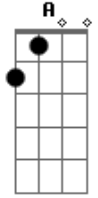

Metallica - Halo On Fire

Tom: **A** (4:46 - 4:50)
 Intro: (0:00 - 0:31 - repeat 2x)
 James:

. (4:50 - 5:04 - repeat 4x)

Kirk:

. Harmony part:
 (0:31 - 0:38) (5:04 - 5:20)
 Rhytm guitar (repeat 3x):

(0:38 - 0:40)
 James: James: Kirk:
 (5:06 - 5:10) (5:06 -

Kirk: 5:10)

Verse: (5:10 - 5:16) (5:10 -

(0:40 - 1:26 -repeat 6x) 5:16)

James: (5:16 - 5:20) (5:16 -

Kirk: 5:20) (5:16 -

(1:26 - 1:28) **2ND** Solo:
 (5:20 - 5:34 - repeat 4x)

Chorus: James: (5:20 - 5:25)

(1:28 - 1:43) Kirk:
 James: (5:20 - 5:25)

James: Kirk:
 Melody:
 (6:05 - 6:58 - repeat 4x)

Kirk: **2ND** verse & chorus are same as the first ones.
1ST SOLO:
 (2:10 - 2:25) **3RD** SOLO:
 Kirk: Its all about timing in this one so listen to it closely.
 (6:58 - 7:08)

Bridge: (7:08 - 7:18)

(3:33 - 4:13 - repeat 6x) (7:18 - 7:24)

(4:13 - 4:24 - repeat 2x) (7:24 - 7:32)

(4:24 - 4:46 - repeat 3x) (7:32 - 7:36)

(7:36 - 7:39)

(7:47 - 7:50)

(7:39 - 7:43)

(7:50 - 8:04)
James: