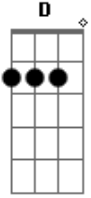

© ukulele-chords.com