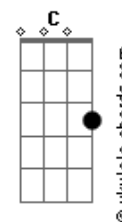

# Metallica - For Whom The Bell Tolls

tom:

Intro: <sup>Em</sup>  
 E Gb E Gb  
 E G Gb F E G Gb F  
 E G Gb F E Gb G A  
 E G E G C A  
 E C E A  
 E G Bb Gb  
 E B E G

<sup>Em</sup>  
 Make his fight on the hill

<sup>Em</sup>  
 For a hill, men would kill, why?

They do not know

<sup>G</sup>  
 Stiffened wounds test their pride

<sup>Em</sup>  
 Men of five, still alive  
 Through the raging glow

<sup>G</sup>  
 Gone insane from the pain <sup>C</sup>

## Acordes

( E G Bb Gb F )  
 ( E G E B )

<sup>Em</sup>  
 Take a look to the sky

Just before you die

<sup>G</sup>  
 It is the last time you will

<sup>Em</sup>  
 Blackened roar, massive roar

Fills the crumbling sky

<sup>G</sup>  
 Shattered goal fills his

<sup>C</sup> <sup>A</sup>  
 Soul with a ruthless cry

<sup>Em</sup>  
 Stranger now, are his eyes

To this mystery

<sup>G</sup>  
 He hears the silence so loud

<sup>Em</sup>  
 Crack of dawn, all is gone