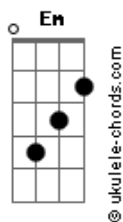

# Metallica - For Whom The Bell Tolls

tom:

Intro: <sup>Em</sup>  
 E Gb E Gb  
 E G Gb F E G Gb F  
 E G Gb F E Gb G A  
 E G E G C A  
 E C E A  
 E G Bb Gb  
 E B E G

<sup>Em</sup>  
 Make his fight on the hill

<sup>Em</sup>  
 For a hill, men would kill, why?

They do not know

<sup>G</sup>  
 Stiffened wounds test their pride

<sup>Em</sup>  
 Men of five, still alive  
 Through the raging glow

<sup>G</sup>  
 Gone insane from the pain <sup>C</sup>

## Acordes

( E G Bb Gb F )  
 ( E G E B )

<sup>Em</sup>  
 Take a look to the sky

Just before you die

<sup>G</sup>  
 It is the last time you will

<sup>Em</sup>  
 Blackened roar, massive roar

Fills the crumbling sky

<sup>G</sup>  
 Shattered goal fills his

<sup>C</sup> <sup>A</sup>  
 Soul with a ruthless cry

<sup>Em</sup>  
 Stranger now, are his eyes

To this mystery

<sup>G</sup>  
 He hears the silence so loud

<sup>Em</sup>  
 Crack of dawn, all is gone