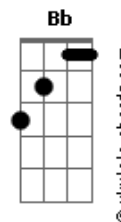

# Metallica - For Whom The Bell Tolls

tom:

Intro: <sup>Em</sup>  
 E Gb E Gb  
 E G Gb F E G Gb F  
 E G Gb F E Gb G A  
 E G E G C A  
 E C E A  
 E G Bb Gb  
 E B E G

<sup>Em</sup>  
 Make his fight on the hill

<sup>Em</sup>  
 For a hill, men would kill, why?

They do not know

<sup>G</sup>  
 Stiffened wounds test their pride

<sup>Em</sup>  
 Men of five, still alive  
 Through the raging glow

<sup>G</sup>  
 Gone insane from the pain <sup>C</sup>

## Acordes

( E G Bb Gb F )  
 ( E G E B )

<sup>Em</sup>  
 Take a look to the sky

Just before you die

<sup>G</sup>  
 It is the last time you will

<sup>Em</sup>  
 Blackened roar, massive roar

Fills the crumbling sky

<sup>G</sup>  
 Shattered goal fills his

<sup>C</sup> <sup>A</sup>  
 Soul with a ruthless cry

<sup>Em</sup>  
 Stranger now, are his eyes

To this mystery

<sup>G</sup>  
 He hears the silence so loud

<sup>Em</sup>  
 Crack of dawn, all is gone