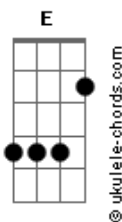

# Metallica - For Whom The Bell Tolls

tom:

Intro: <sup>Em</sup>  
 E Gb E Gb  
 E G Gb F E G Gb F  
 E G Gb F E Gb G A  
 E G E G C A  
 E C E A  
 E G Bb Gb  
 E B E G

<sup>Em</sup>  
 Make his fight on the hill

<sup>Em</sup>  
 For a hill, men would kill, why?

They do not know

<sup>G</sup>  
 Stiffened wounds test their pride

<sup>Em</sup>  
 Men of five, still alive  
 Through the raging glow

<sup>G</sup>  
 Gone insane from the pain <sup>C</sup>

## Acordes

( E G Bb Gb F )  
 ( E G E B )

<sup>Em</sup>  
 Take a look to the sky

Just before you die

<sup>G</sup>  
 It is the last time you will

<sup>Em</sup>  
 Blackened roar, massive roar

Fills the crumbling sky

<sup>G</sup>  
 Shattered goal fills his

<sup>C</sup> <sup>A</sup>  
 Soul with a ruthless cry

<sup>Em</sup>  
 Stranger now, are his eyes

To this mystery

<sup>G</sup>  
 He hears the silence so loud

<sup>Em</sup>  
 Crack of dawn, all is gone