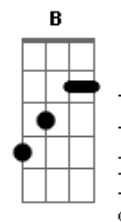

# Metallica - For Whom The Bell Tolls

tom:

Intro: <sup>Em</sup>  
 E Gb E Gb  
 E G Gb F E G Gb F  
 E G Gb F E Gb G A  
 E G E G C A  
 E C E A  
 E G Bb Gb  
 E B E G

<sup>Em</sup>  
 Make his fight on the hill

<sup>Em</sup>  
 For a hill, men would kill, why?

They do not know

<sup>G</sup>  
 Stiffened wounds test their pride

<sup>Em</sup>  
 Men of five, still alive  
 Through the raging glow

<sup>G</sup>  
 Gone insane from the pain <sup>C</sup>

## Acordes

( E G Bb Gb F )  
 ( E G E B )

<sup>Em</sup>  
 Take a look to the sky

Just before you die

<sup>G</sup>  
 It is the last time you will

<sup>Em</sup>  
 Blackened roar, massive roar

Fills the crumbling sky

<sup>G</sup>  
 Shattered goal fills his

<sup>C</sup> <sup>A</sup>  
 Soul with a ruthless cry

<sup>Em</sup>  
 Stranger now, are his eyes

To this mystery

<sup>G</sup>  
 He hears the silence so loud

<sup>Em</sup>  
 Crack of dawn, all is gone