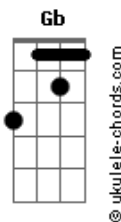

# Metallica - For Whom The Bell Tolls

tom:

Intro: <sup>Em</sup>  
 E Gb E Gb  
 E G Gb F E G Gb F  
 E G Gb F E Gb G A  
 E G E G C A  
 E C E A  
 E G Bb Gb  
 E B E G

<sup>Em</sup>  
 Make his fight on the hill

<sup>Em</sup>  
 For a hill, men would kill, why?

They do not know

<sup>G</sup>  
 Stiffened wounds test their pride

<sup>Em</sup>  
 Men of five, still alive  
 Through the raging glow

<sup>G</sup>  
 Gone insane from the pain <sup>C</sup>

## Acordes

( E G Bb Gb F )  
 ( E G E B )

<sup>Em</sup>  
 Take a look to the sky

Just before you die

<sup>G</sup>  
 It is the last time you will

<sup>Em</sup>  
 Blackened roar, massive roar

Fills the crumbling sky

<sup>G</sup>  
 Shattered goal fills his

<sup>C</sup> <sup>A</sup>  
 Soul with a ruthless cry

<sup>Em</sup>  
 Stranger now, are his eyes

To this mystery

<sup>G</sup>  
 He hears the silence so loud

<sup>Em</sup>  
 Crack of dawn, all is gone