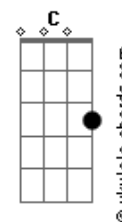

# Metallica - For Whom The Bell Tolls

tom:

Intro: <sup>Em</sup>  
 E Gb E Gb  
 E G Gb F E G Gb F  
 E G Gb F E Gb G A  
 E G E G C A  
 E C E A  
 E G Bb Gb  
 E B E G

<sup>Em</sup> Make his fight on the hill

<sup>Em</sup> For a hill, men would kill, why?

They do not know

<sup>G</sup> Stiffened wounds test their pride

<sup>Em</sup> Men of five, still alive  
 Through the raging glow

<sup>G</sup> Gone insane from the pain <sup>C</sup>

## Acordes

( E G Bb Gb F )  
 ( E G E B )

<sup>Em</sup> Take a look to the sky

Just before you die

<sup>G</sup> It is the last time you will

<sup>Em</sup> Blackened roar, massive roar

Fills the crumbling sky

<sup>G</sup> Shattered goal fills his

<sup>C</sup> Soul with a <sup>A</sup> ruthless cry

<sup>Em</sup> Stranger now, are his eyes

To this mystery

<sup>G</sup> He hears the silence so loud

<sup>Em</sup> Crack of dawn, all is gone