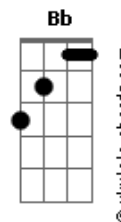

# Metallica - For Whom The Bell Tolls

tom:

Intro: <sup>Em</sup>  
 E Gb E Gb  
 E G Gb F E G Gb F  
 E G Gb F E Gb G A  
 E G E G C A  
 E C E A  
 E G Bb Gb  
 E B E G

<sup>Em</sup> Make his fight on the hill

<sup>Em</sup> For a hill, men would kill, why?

They do not know

<sup>G</sup> Stiffened wounds test their pride

<sup>Em</sup> Men of five, still alive  
 Through the raging glow

<sup>G</sup> Gone insane from the pain <sup>C</sup>

## Acordes

( E G Bb Gb F )  
 ( E G E B )

<sup>Em</sup> Take a look to the sky

Just before you die

<sup>G</sup> It is the last time you will

<sup>Em</sup> Blackened roar, massive roar

Fills the crumbling sky

<sup>G</sup> Shattered goal fills his

<sup>C</sup> Soul with a <sup>A</sup> ruthless cry

<sup>Em</sup> Stranger now, are his eyes

To this mystery

<sup>G</sup> He hears the silence so loud

<sup>Em</sup> Crack of dawn, all is gone