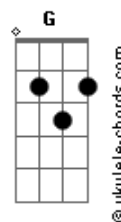

# Metallica - For Whom The Bell Tolls

tom:

Intro: <sup>Em</sup>  
 E Gb E Gb  
 E G Gb F E G Gb F  
 E G Gb F E Gb G A  
 E G E G C A  
 E C E A  
 E G Bb Gb  
 E B E G

<sup>Em</sup> Make his fight on the hill

<sup>Em</sup> For a hill, men would kill, why?

They do not know

<sup>G</sup> Stiffened wounds test their pride

<sup>Em</sup> Men of five, still alive  
 Through the raging glow

<sup>G</sup> Gone insane from the pain <sup>C</sup>

## Acordes

( E G Bb Gb F )  
 ( E G E B )

<sup>Em</sup> Take a look to the sky

Just before you die

<sup>G</sup> It is the last time you will

<sup>Em</sup> Blackened roar, massive roar

Fills the crumbling sky

<sup>G</sup> Shattered goal fills his

<sup>C</sup> Soul with a <sup>A</sup> ruthless cry

<sup>Em</sup> Stranger now, are his eyes

To this mystery

<sup>G</sup> He hears the silence so loud

<sup>Em</sup> Crack of dawn, all is gone