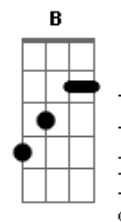

# Metallica - For Whom The Bell Tolls

tom:

Intro: <sup>Em</sup>  
 E Gb E Gb  
 E G Gb F E G Gb F  
 E G Gb F E Gb G A  
 E G E G C A  
 E C E A  
 E G Bb Gb  
 E B E G

<sup>Em</sup> Make his fight on the hill

<sup>Em</sup> For a hill, men would kill, why?

They do not know

<sup>G</sup> Stiffened wounds test their pride

<sup>Em</sup> Men of five, still alive  
 Through the raging glow

<sup>G</sup> Gone insane from the pain <sup>C</sup>

## Acordes

( E G Bb Gb F )  
 ( E G E B )

<sup>Em</sup> Take a look to the sky

Just before you die

<sup>G</sup> It is the last time you will

<sup>Em</sup> Blackened roar, massive roar

Fills the crumbling sky

<sup>G</sup> Shattered goal fills his

<sup>C</sup> Soul with a <sup>A</sup> ruthless cry

<sup>Em</sup> Stranger now, are his eyes

To this mystery

<sup>G</sup> He hears the silence so loud

<sup>Em</sup> Crack of dawn, all is gone