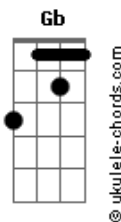

# Metallica - For Whom The Bell Tolls

tom:

Intro: <sup>Em</sup>  
 E Gb E Gb  
 E G Gb F E G Gb F  
 E G Gb F E Gb G A  
 E G E G C A  
 E C E A  
 E G Bb Gb  
 E B E G

<sup>Em</sup> Make his fight on the hill

<sup>Em</sup> For a hill, men would kill, why?

They do not know

<sup>G</sup> Stiffened wounds test their pride

<sup>Em</sup> Men of five, still alive  
 Through the raging glow

<sup>G</sup> Gone insane from the pain <sup>C</sup>

## Acordes

( E G Bb Gb F )  
 ( E G E B )

<sup>Em</sup> Take a look to the sky

Just before you die

<sup>G</sup> It is the last time you will

<sup>Em</sup> Blackened roar, massive roar

Fills the crumbling sky