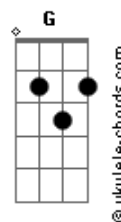

# Metallica - For Whom The Bell Tolls

tom:

Intro: <sup>Em</sup>  
 E Gb E Gb  
 E G Gb F E G Gb F  
 E G Gb F E Gb G A  
 E G E G C A  
 E C E A  
 E G Bb Gb  
 E B E G

<sup>Em</sup>  
 Make his fight on the hill

<sup>Em</sup>  
 For a hill, men would kill, why?

They do not know

<sup>G</sup>  
 Stiffened wounds test their pride

<sup>Em</sup>  
 Men of five, still alive  
 Through the raging glow

<sup>G</sup>  
 Gone insane from the pain <sup>C</sup>

## Acordes

( E G Bb Gb F )  
 ( E G E B )

<sup>Em</sup>  
 Take a look to the sky

Just before you die

<sup>G</sup>  
 It is the last time you will

<sup>Em</sup>  
 Blackened roar, massive roar

Fills the crumbling sky

<sup>G</sup>  
 Shattered goal fills his

<sup>C</sup> <sup>A</sup>  
 Soul with a ruthless cry

<sup>Em</sup>  
 Stranger now, are his eyes

To this mystery

<sup>G</sup>  
 He hears the silence so loud

<sup>Em</sup>  
 Crack of dawn, all is gone