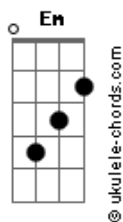

# Metallica - For Whom The Bell Tolls

tom:

Intro: <sup>Em</sup>  
 E Gb E Gb  
 E G Gb F E G Gb F  
 E G Gb F E Gb G A  
 E G E G C A  
 E C E A  
 E G Bb Gb  
 E B E G

<sup>Em</sup> Make his fight on the hill

<sup>Em</sup> For a hill, men would kill, why?

They do not know

<sup>G</sup> Stiffened wounds test their pride

<sup>Em</sup> Men of five, still alive  
 Through the raging glow

<sup>G</sup> Gone insane from the pain <sup>C</sup>

## Acordes

( E G Bb Gb F )  
 ( E G E B )

<sup>Em</sup> Take a look to the sky

Just before you die

<sup>G</sup> It is the last time you will

<sup>Em</sup> Blackened roar, massive roar

Fills the crumbling sky

<sup>G</sup> Shattered goal fills his

<sup>C</sup> Soul with a <sup>A</sup> ruthless cry

<sup>Em</sup> Stranger now, are his eyes

To this mystery

<sup>G</sup> He hears the silence so loud

<sup>Em</sup> Crack of dawn, all is gone