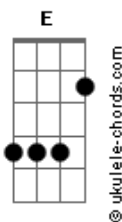

# Metallica - For Whom The Bell Tolls

tom:

Intro: <sup>Em</sup>  
 E Gb E Gb  
 E G Gb F E G Gb F  
 E G Gb F E Gb G A  
 E G E G C A  
 E C E A  
 E G Bb Gb  
 E B E G

<sup>Em</sup> Make his fight on the hill

<sup>Em</sup> For a hill, men would kill, why?

They do not know

<sup>G</sup> Stiffened wounds test their pride

<sup>Em</sup> Men of five, still alive  
 Through the raging glow

<sup>G</sup> Gone insane from the pain <sup>C</sup>

## Acordes

( E G Bb Gb F )  
 ( E G E B )

<sup>Em</sup> Take a look to the sky

Just before you die

<sup>G</sup> It is the last time you will

<sup>Em</sup> Blackened roar, massive roar

Fills the crumbling sky

<sup>G</sup> Shattered goal fills his

<sup>C</sup> Soul with a <sup>A</sup> ruthless cry

<sup>Em</sup> Stranger now, are his eyes

To this mystery

<sup>G</sup> He hears the silence so loud

<sup>Em</sup> Crack of dawn, all is gone