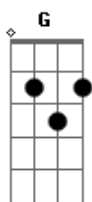

© ukulele-chords.com