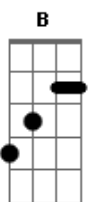

© ukulele-chords.com