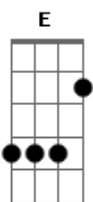

© ukulele-chords.com