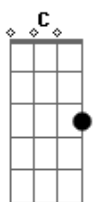

(Repita Intro 8 vezes)

Now I lay me down to sleep
Pray the lord my soul to keep
If I die before I wake
Pray the lord my soul to take

(Repita Bridge 8 vezes)

Hush little baby, don't say a word
And never mind that noise you heard
It's just the beasts under your bed,
In your closet, in your head

(Repita "Chorus Fill" duas vezes)

Exit light
Enter night
Take my hand
Off to never-never land

(Repita "Rhythm Fill 2" duas vezes)

BOOM!

(Repita "Rhythm Fill 2" quatro vezes)

Outro:

=====

	E			F E			F
E							
	PM		PM-- |	P		PM----- |	
P							

				F E			
	PM-- |		PM----- |	P		PM----- |	
----- |							

PM----- |

Acordes

© ukulele-chords.com