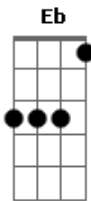

© ukulele-chords.com