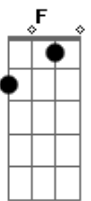

Metallica - Die, die my darling

Tom: F

Versão 2

Intro: Bb Gb F

Bb
Die, die, die my darling
Gb F
Don't utter a single word
Bb
Die, die, die my darling
Gb F
Just shut your pretty eyes

Eb Bb
I'll be seeing you again
Eb Gb
I'll be seeing you
Bb
In Hell

Gb Db C
Don't cry to me oh baby
Bb
Your future's in an oblong box
Gb Db C
Don't cry to me oh baby
Bb
Should have seen it a-coming on
Gb Db C
Don't cry to me oh baby
Bb
I don't know it was in your cunt
Gb Db C
Don't cry to me oh baby
Bb
Dead-end girl for a dead-end guy
Gb Db C
Don't cry to me oh baby
Bb
And now your life drains on that floor
Gb Db C
Don't cry to me oh baby

Bb
Die, die, die my darling
Gb F
Don't utter a single word
Bb
Die, die, die my darling
Gb F

Just shut your pretty mouth

Eb Bb
I'll be seeing you again
Eb Gb
I'll be seeing you
Bb
In Hell

Gb Db C
Don't cry to me oh baby
Bb
Your future's in an oblong box
Gb Db C
Don't cry to me oh baby
Bb
Should have seen it a-coming on
Gb Db C
Don't cry to me oh baby
Bb
I don't know it was in your cunt
Gb Db C
Don't cry to me oh baby
Bb
Dead-end girl for a dead-end guy
Gb Db C
Don't cry to me oh baby
Bb
And now your life drains on that floor
Gb Db C
Don't cry to me oh baby

Bb
Die, die, die my darling
Gb F
Don't utter a single word
Bb
Die, die, die my darling
Gb F
Just shut your pretty eyes
Eb Bb
I'll be seeing you again
Eb Gb
I'll be seeing you
Bb
In Hell
Bb
Die die die
Die die die
Die die die

Acordes

© ukulele-chords.com