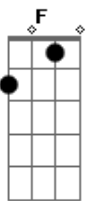

Metallica - Die, die my darling

Tom: F

Versão 2

Intro: Bb Gb F

Bb
Die, die, die my darling
Gb F
Don't utter a single word
Bb
Die, die, die my darling
Gb F
Just shut your pretty eyes

Eb Bb
I'll be seeing you again
Eb Gb
I'll be seeing you
Bb
In Hell

Gb Db C
Don't cry to me oh baby
Bb
Your future's in an oblong box
Gb Db C
Don't cry to me oh baby
Bb
Should have seen it a-coming on
Gb Db C
Don't cry to me oh baby
Bb

I don't know it was in your cunt
Gb Db C
Don't cry to me oh baby
Bb

Dead-end girl for a dead-end guy
Gb Db C
Don't cry to me oh baby
Bb

And now your life drains on that floor
Gb Db C
Don't cry to me oh baby

Bb
Die, die, die my darling
Gb F
Don't utter a single word
Bb
Die, die, die my darling
Gb F

Just shut your pretty mouth

Eb Bb
I'll be seeing you again
Eb Gb
I'll be seeing you
Bb
In Hell

Gb Db C
Don't cry to me oh baby
Bb
Your future's in an oblong box
Gb Db C
Don't cry to me oh baby
Bb

Should have seen it a-coming on
Gb Db C
Don't cry to me oh baby
Bb

I don't know it was in your cunt
Gb Db C
Don't cry to me oh baby
Bb

Dead-end girl for a dead-end guy
Gb Db C
Don't cry to me oh baby
Bb

And now your life drains on that floor
Gb Db C
Don't cry to me oh baby

Bb
Die, die, die my darling
Gb F
Don't utter a single word
Bb

Die, die, die my darling
Gb F
Just shut your pretty eyes

Eb Bb
I'll be seeing you again
Eb Gb
I'll be seeing you
Bb

In Hell
Bb
Die die die
Die die die
Die die die

Acordes

© ukulele-chords.com