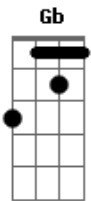

© ukulele-chords.com