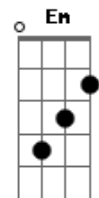

© ukulele-chords.com