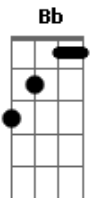

Metallica - Carpe Diem Baby

tom:

Intro: F Am C
F Am C

D Hit dirt Shake tree

C Split sky Part sea

D Strip smile Lose cool

C Bleed the day

Bb And break the rule

D Hug the curve Noose the time

C Tear the map

Bb And shoot the sign

Acordes

© ukulele-chords.com

© ukulele-chords.com

© ukulele-chords.com

© ukulele-chords.com