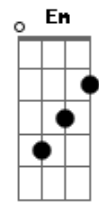

© ukulele-chords.com