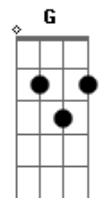

© ukulele-chords.com