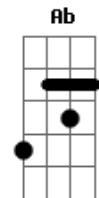

© ukulele-chords.com