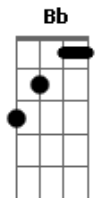

Metallica - Carpe Diem Baby

tom:

Intro: F Am C
F Am C

D Hit dirt Shake tree

C Split sky Part sea

D Strip smile Lose cool

C Bleed the day

Bb And break the rule

D Hug the curve Noose the time

C Tear the map

Bb And shoot the sign

Acordes

© ukulele-chords.com

© ukulele-chords.com

© ukulele-chords.com

© ukulele-chords.com