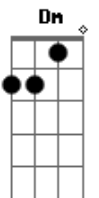

© ukulele-chords.com

Am Then make me miss you

Am Then make me miss you

Am Em F G Am D

Am Em F G Am D

Am Em F G Am

Am Come squeeze and suck the day

Dm F

[Solo]

D Live to win Dare to fail

C Eat dirt Bite the nail

D Strip smile Lose cool

C Bleed the day and break the rule

D Under curve Noose the time

C Tear the map and shoot the sign

Am Then make me miss you

Am Ab F Em

Am Then make me miss you

Am Em F G Am D

Am Em F G Am D

Am Em F G Am

Am Come squeeze and suck the day

Am Come make me miss you

Dm F Am C

Am Come carpe diem bab

F Am C

Am Come carpe diem baby

[Final] F Am C

F Am C

Am Ab F Em D