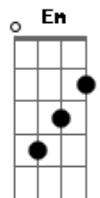

© ukulele-chords.com