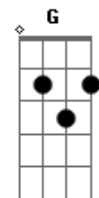

© ukulele-chords.com