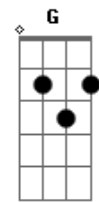

© ukulele-chords.com