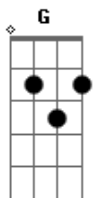

© ukulele-chords.com