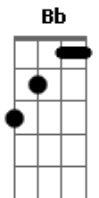

Metallica - Carpe Diem Baby

tom:

Intro: F Am C
F Am C

D Hit dirt Shake tree

C Split sky Part sea

D Strip smile Lose cool

C Bleed the day

Bb And break the rule

D Hug the curve Noose the time

C Tear the map

Bb And shoot the sign

Acordes

© ukulele-chords.com

© ukulele-chords.com

© ukulele-chords.com

© ukulele-chords.com