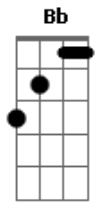

Metallica - Carpe Diem Baby

tom:

Intro: F Am C
F Am C

D Hit dirt Shake tree

C Split sky Part sea

D Strip smile Lose cool

C Bleed the day

Bb And break the rule

D Hug the curve Noose the time

C Tear the map

Bb And shoot the sign

Acordes

© ukulele-chords.com

© ukulele-chords.com

© ukulele-chords.com

© ukulele-chords.com