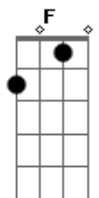

Metallica - Carpe Diem Baby

tom:

Intro: F Am C
F Am C

D Hit dirt Shake tree

C Split sky Part sea

D Strip smile Lose cool

C Bleed the day

Bb And break the rule

D Live to win dare to fail

C Eat the dirt and

Bb Bite the nail

Am Then make me miss you

Am Then make me miss you

Am Em F G Am D

Am Em F G Am D

Am Em F G Am

Am Come squeeze and suck the day

Dm F

(F Am C)
(F Am C)

D Draw lead Piss wine

C Sink teeth All mine

D Stoke fire Break neck

C Suffer through this

Bb Cheat on dead air

D Hug the curve Noose the time

C Tear the map

Bb And shoot the sign

Acordes

© ukulele-chords.com