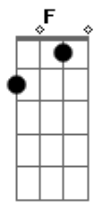

Metallica - Carpe Diem Baby

tom:

Intro: F Am C
F Am C

D Hit dirt Shake tree

C Split sky Part sea

D Strip smile Lose cool

C Bleed the day

Bb And break the rule

D Live to win dare to fail

C Eat the dirt and

Bb Bite the nail

Am Then make me miss you

Am Then make me miss you

Am Em F G Am D

Am Em F G Am D

Am Em F G Am

Am Come squeeze and suck the day

Dm F

(F Am C)
(F Am C)

D Draw lead Piss wine

C Sink teeth All mine

D Stoke fire Break neck

C Suffer through this

Bb Cheat on dead air

D Hug the curve Noose the time

C Tear the map

Bb And shoot the sign

Acordes

© ukulele-chords.com