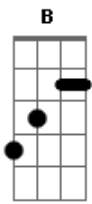

Metallica - Battery

Tom: A

Riff 1:

Bat - ter -
 P.M.....
 P.M.....
 - y !
 Em P.M..... Bb A
 P.M.....
 Bat ter y !
 P.M..

Riff 2:

Bb A
 Em B
 P.M.....
 P.M.....
 Em P.M..... Bb A Gb G P.M. Ab
 P.M.....
 P.M.....
 P.M.....
 Em P.M..... Bb 5 A Bb A

Battery !

Outro:

Acordes

ukulele-chords.com

ukulele-chords.com

ukulele-chords.com

ukulele-chords.com

ukulele-chords.com