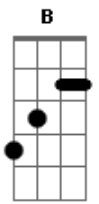

Metallica - Battery

Tom: A

Riff 1:

Bat - ter -
 P.M.....
 P.M.....
 - y !
 Em P.M..... Bb A
 P.M.....
 Bat ter y !
 P.M..

Riff 2:

Bb A
 Em B
 P.M.....
 P.M.....
 Em P.M..... Bb A Gb G P.M. Ab
 P.M.....
 P.M.....
 P.M.....
 Em P.M..... Bb 5 A Bb A

Battery !

Outro:

Acordes

ukulele-chords.com

ukulele-chords.com

ukulele-chords.com

ukulele-chords.com

ukulele-chords.com