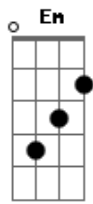

Metallica - Battery

Tom: A

Riff 1:

Bat - ter -
 P.M.....
 P.M.....
 - y !
 Em P.M..... Bb A
 P.M.....
 Bat ter y !
 P.M..

Riff 2:

Bb A
 Em B
 P.M.....
 P.M.....
 Em P.M..... Bb A Gb G P.M. Ab
 P.M.....
 P.M.....
 P.M.....
 Em P.M..... Bb 5 A Bb A

Battery !

Outro:

Acordes

ukulele-chords.com

ukulele-chords.com

ukulele-chords.com

ukulele-chords.com

ukulele-chords.com