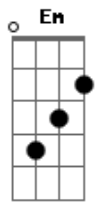

Metallica - Battery

Tom: A

Riff 1:

Bat - ter -
 P.M.....
 P.M.....
 - y !
 Em P.M..... Bb A
 P.M.....
 Bat ter y !
 P.M..

Riff 2:

Bb A
 Em B
 P.M.....
 P.M.....
 Em P.M..... Bb A Gb G P.M. Ab
 P.M.....
 P.M.....
 P.M.....
 Em P.M..... Bb 5 A Bb A

Battery !

Outro:

Acordes

ukulele-chords.com

ukulele-chords.com

ukulele-chords.com

ukulele-chords.com

ukulele-chords.com