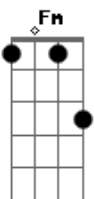

C Em
It's Valentine's day
F G
And I really love/hate this day

C Em F G
My valentine got me a big giant teddy bear
C Em F G
Well this is my dog and he looks like a teddy bear (kinda not really)

Acordes

© ukulele-chords.com

© ukulele-chords.com

© ukulele-chords.com

© ukulele-chords.com

© ukulele-chords.com

© ukulele-chords.com

© ukulele-chords.com

My valentine also gave me a lovely ring
C Em F
Oh good for you I still didn't get anything
G
I still have nothing