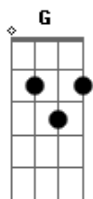

C Em
It's Valentine's day
F G
And I really love/hate this day

C Em F G
My valentine got me a big giant teddy bear
C Em F G
Well this is my dog and he looks like a teddy bear (kinda not really)

Acordes

© ukulele-chords.com

© ukulele-chords.com

© ukulele-chords.com

© ukulele-chords.com

© ukulele-chords.com

© ukulele-chords.com

© ukulele-chords.com

My valentine also gave me a lovely ring
C Em F
Oh good for you I still didn't get anything
G
I still have nothing