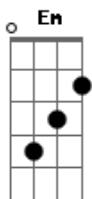

C Em
It's Valentine's day
F G
And I really love/hate this day

C Em F G
My valentine got me a big giant teddy bear
C Em F G
Well this is my dog and he looks like a teddy bear (kinda not really)

Acordes

© ukulele-chords.com

© ukulele-chords.com

© ukulele-chords.com

© ukulele-chords.com

© ukulele-chords.com

© ukulele-chords.com

© ukulele-chords.com

My valentine also gave me a lovely ring
C Em F
Oh good for you I still didn't get anything
G
I still have nothing