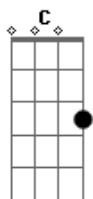

C Em
It's Valentine's day
F G
And I really love/hate this day

C Em F G
My valentine got me a big giant teddy bear
C Em F G
Well this is my dog and he looks like a teddy bear (kinda not really)

Acordes

© ukulele-chords.com