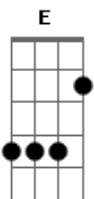

C Em
It's Valentine's day
F G
And I really love/hate this day

C Em F G
My valentine got me a big giant teddy bear
C Em F G
Well this is my dog and he looks like a teddy bear (kinda not really)

Acordes

© ukulele-chords.com

© ukulele-chords.com

© ukulele-chords.com

© ukulele-chords.com

© ukulele-chords.com

© ukulele-chords.com

© ukulele-chords.com

My valentine also gave me a lovely ring
C Em F
Oh good for you I still didn't get anything
G
I still have nothing