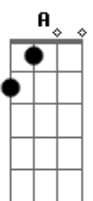

Merrell Twins - It's Valentine's Day

Tom: A

m [Intro] C Em F G

C Em
It's Valentine's day
F G
A day to be happy when you have a bae
C Em
It's Valentine's day
F G
A day to remind you that you have no bae

C
I'll eat a lot of chocolate
Em
I didn't get chocolate
F Fm
All these roses smell very nice

C Em
It's Valentine's day
F G
And I really love/hate this day

C Em F G
I've got a date with someone that I love
C Em F G
I've got some dates you know the kind of nuts (I think that's a fruit)

C Em F G
I have a red dress that I'm going to wear tonight
C Em F
I'm going to wear a t-shirt and sweats tonight
G
And watch Netflix all by myself

F G
Today's crappy/happy day

C Em
It's Valentine's day
F G
A day to be happy when you have a bae
C Em
It's Valentine's day
F G
A day to remind you that you have no bae

C
Do you want some chocolate
Em
No it will give me acne
F Fm
All these roses smell very nice

C Em
It's Valentine's day
F G
And I really love/hate this day

C Em F G
My valentine got me a big giant teddy bear
C Em F G
Well this is my dog and he looks like a teddy bear (kinda not really)

Acordes

© ukulele-chords.com